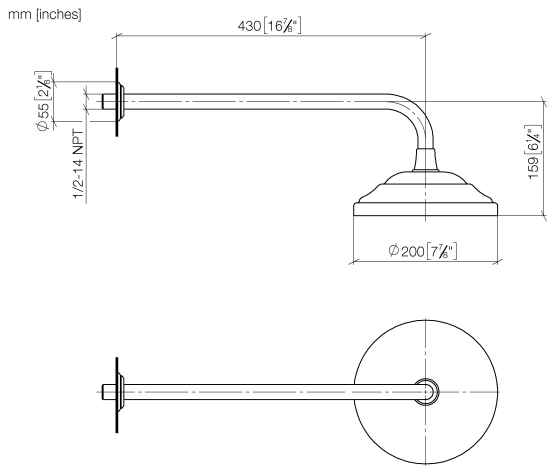

28 545 977

- 435mm projection
- rain shower Ø 200 mm
- PURE RAIN, max. flow rate 14 l/min (at 3 bar)
- Function from: 8 l/min
- rosette Ø 55 mm
- 1/2" connection
- with anti-scale system

	Brushed Dark Platinum	28 545 977-99
	Chrome	28 545 977-00
	brushed chrome	28 545 977-93
	Brushed Platinum	28 545 977-06
	Platinum	28 545 977-08
	Durabress (23kt Gold)	28 545 977-09
	Brushed Durabress (23kt Gold)	28 545 977-28

**Recommended miscellaneous**

- Concealed wall elbow -** 35 085 970 90
- max. recess depth 163 mm
  - min. recess depth 90 mm

28 545 977

**Flow rate chart**

**Codes & Standards**

DIN 4109

EN 1112

ISO 3822

Ü-Zeichen

MADISON Rain shower with wall fixing 200 mm - Brushed Dark Platinum

MADISON

28 545 977

Certificates

DVGW\_DW-  
6517DN0

LGA\_38

28 545 977

Product version up to 12/5/2019

**Product version from 12/5/2019**

MADISON Rain shower with wall fixing 200 mm - Brushed Dark Platinum

MADISON

28 545 977

Spare parts list

Product version up to 12/5/2019

**Product version from 12/5/2019**