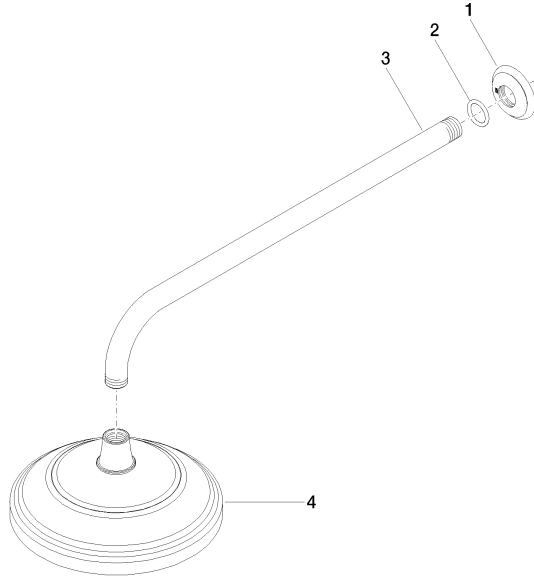

28 545 977

- 435mm projection
- rain shower Ø 200 mm
- PURE RAIN, max. flow rate 14 l/min (at 3 bar)
- Function from: 8 l/min
- rosette Ø 55 mm
- 1/2" connection
- with anti-scale system

	Brushed Dark Platinum	28 545 977-99
	Chrome	28 545 977-00
	brushed chrome	28 545 977-93
	Brushed Platinum	28 545 977-06
	Platinum	28 545 977-08
	Durabress (23kt Gold)	28 545 977-09
	Brushed Durabress (23kt Gold)	28 545 977-28

**Recommended miscellaneous**

- Concealed wall elbow -** 35 085 970 90
- max. recess depth 163 mm
  - min. recess depth 90 mm

28 545 977

**Flow rate chart**

**Codes & Standards**

DIN 4109

EN 1112

ISO 3822

Ü-Zeichen

MADISON Rain shower with wall fixing 200 mm - Brushed Dark Platinum

MADISON

28 545 977

Certificates

DVGW\_DW-  
6517DN0

LGA\_38

28 545 977

Product version up to 12/5/2019

**Product version from 12/5/2019**

MADISON Rain shower with wall fixing 200 mm - Brushed Dark Platinum

MADISON

28 545 977

Spare parts list

Product version up to 12/5/2019

**Product version from 12/5/2019**