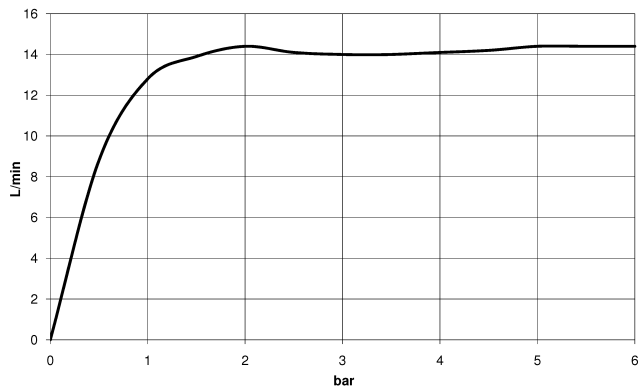

28 545 977

- 435mm projection
- rain shower Ø 200 mm
- PURE RAIN, max. flow rate 14 l/min (at 3 bar)
- Function from: 8 l/min
- rosette Ø 55 mm
- 1/2" connection
- with anti-scale system

	Brushed Dark Platinum	28 545 977-99
	Chrome	28 545 977-00
	brushed chrome	28 545 977-93
	Brushed Platinum	28 545 977-06
	Platinum	28 545 977-08
	Durabress (23kt Gold)	28 545 977-09
	Brushed Durabress (23kt Gold)	28 545 977-28

**Recommended miscellaneous**

- Concealed wall elbow -** 35 085 970 90
- max. recess depth 163 mm
  - min. recess depth 90 mm

28 545 977

**Flow rate chart**

**Codes & Standards**

DIN 4109

EN 1112

ISO 3822