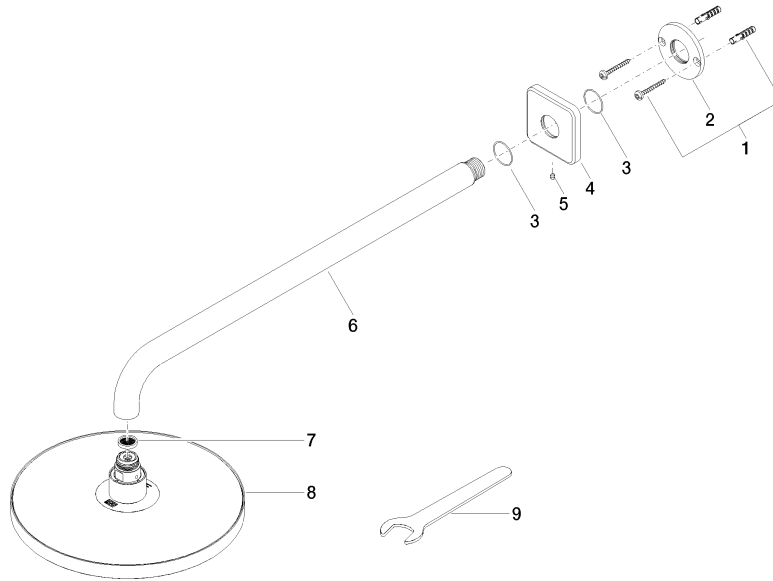

Rain shower with wall fixing FlowReduce 220 mm - Brushed Champagne (22kt Gold)

IMO

28 648 670 Product version from 4/1/2024

Fits: IMO, CYO

- 450mm projection
- rain shower Ø 220 mm
- rain flow
- max. flow 7 l/min
- Function from: 6 l/min
- rosette 65 x 65 mm
- 1/2" connection
- with anti-scale system
- quick clearing
- This product can help a building meet the requirements of Green Building Rating Systems, e.g. LEED®, BREEAM®, DGNB

Rain shower with wall fixing FlowReduce 220 mm - Brushed Champagne (22kt Gold)

IMO

28 648 670 Product version from 4/1/2024
mm [inches]

Flow rate chart

Codes & Standards

DIN 4109

ISO 3822

Ü-Zeichen

Rain shower with wall fixing FlowReduce 220 mm - Brushed Champagne (22kt Gold)

IMO

28 648 670 Product version from 4/1/2024

Certificates

LGA_38

Rain shower with wall fixing FlowReduce 220 mm - Brushed Champagne (22kt Gold)

IMO

28 648 670 Product version from 4/1/2024

Parts for other finishes can be found here: [Chrome](#)

Spare parts list

No.	Item Number	Name	Quantity used	Delivery time
1	04 30 31 032 00 90	fixing set	1	2
2	09 17 20 120 90	holder	1	2
3	09 14 10 150 90	seal	1	2
4	09 27 67 015-46	rosette	1	30
5	90 31 11 038 00 90	pin	1	2
6	90 11 03 070 00-46	pipe	1	30
7	09 23 01 075 90	insert	1	2
8	90 12 05 092 20-46	shower	1	30
9	90 30 09 069 00 90	key	1	2