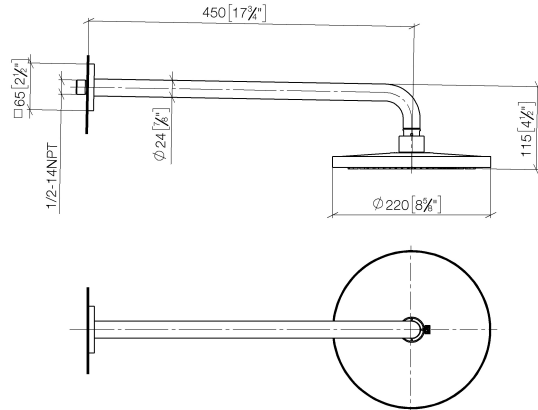

Rain shower with wall fixing FlowReduce 220 mm - Brushed Champagne (22kt Gold)

IMO

28 648 670 Product version from 4/1/2024

Fits: IMO, CYO

- 450mm projection
- rain shower Ø 220 mm
- rain flow
- max. flow 7 l/min
- Function from: 6 l/min
- rosette 65 x 65 mm
- 1/2" connection
- with anti-scale system
- quick clearing
- This product can help a building meet the requirements of Green Building Rating Systems, e.g. LEED®, BREEAM®, DGNB

Rain shower with wall fixing FlowReduce 220 mm - Brushed Champagne (22kt Gold)

IMO

28 648 670 Product version from 4/1/2024
mm [inches]

Flow rate chart

Codes & Standards

DIN 4109

ISO 3822

Ü-Zeichen

Rain shower with wall fixing FlowReduce 220 mm - Brushed Champagne (22kt Gold)

IMO

28 648 670 Product version from 4/1/2024

Certificates

LGA_38

Rain shower with wall fixing FlowReduce 220 mm - Brushed Champagne (22kt Gold)

IMO

28 648 670 Product version from 4/1/2024

Parts for other finishes can be found here: [Chrome](#)

Spare parts list

No.	Item Number	Name	Quantity used	Delivery time
1	04 30 31 032 00 90	fixing set	1	2
2	09 17 20 120 90	holder	1	2
3	09 14 10 150 90	seal	1	2
4	09 27 67 015-46	rosette	1	30
5	90 31 11 038 00 90	pin	1	2
6	90 11 03 070 00-46	pipe	1	30
7	09 23 01 075 90	insert	1	2
8	90 12 05 092 20-46	shower	1	30
9	90 30 09 069 00 90	key	1	2