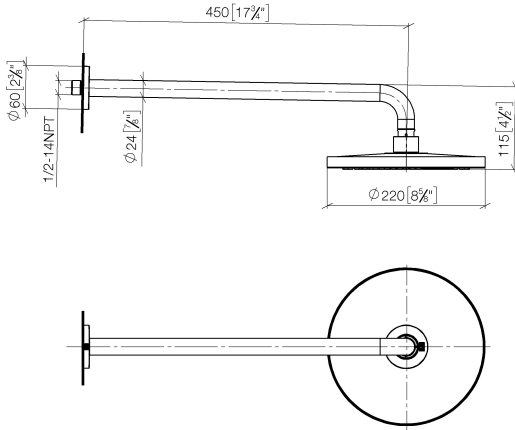

Rain shower with wall fixing FlowReduce 220 mm - Chrome

TARA

28 648 970

Fits: TARA, LISSÉ, VAIA, META

- 450mm projection
- rain shower Ø 220 mm
- PURE RAIN, max. flow rate 7 l/min (at 3 bar)
- Function from: 6 l/min
- rosette Ø 60 mm
- 1/2" connection
- with anti-scale system
- quick clearing
- This product can help a building meet the requirements of Green Building Rating Systems, e.g. LEED®, BREEAM®, DGNB

28 648 970

mm [inches]

Flow rate chart

Codes & Standards

DIN 4109

ISO 3822

Ü-Zeichen

Rain shower with wall fixing FlowReduce 220 mm - Chrome

TARA

28 648 970

Certificates

LGA_38

28 648 970

Product version from 4/1/2024

Parts for other finishes can be found here: [Brushed](#)
[Platinum](#)

Rain shower with wall fixing FlowReduce 220 mm - Chrome

TARA

28 648 970

Spare parts list

Product version from 4/1/2024

No.	Item Number	Name	Quantity used	Delivery time
	04 30 31 032 00 90	fixing set	9	2