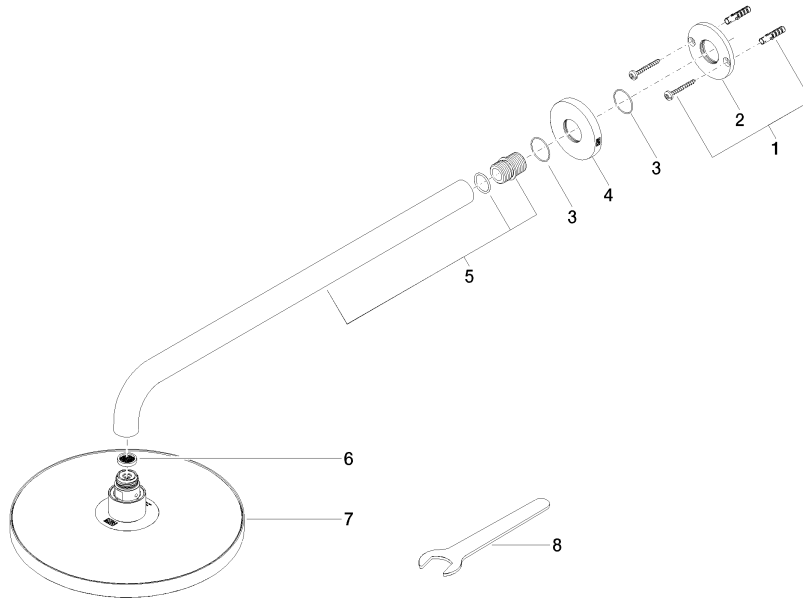

Rain shower with wall fixing FlowReduce 220 mm - Chrome

TARA

28 648 970

Fits: TARA, LISSÉ, VAIA, META

- 450mm projection
- rain shower Ø 220 mm
- PURE RAIN, max. flow rate 7 l/min (at 3 bar)
- Function from: 6 l/min
- rosette Ø 60 mm
- 1/2" connection
- with anti-scale system
- quick clearing
- This product can help a building meet the requirements of Green Building Rating Systems, e.g. LEED®, BREEAM®, DGNB

28 648 970

mm [inches]

Flow rate chart

Codes & Standards

DIN 4109

ISO 3822

Ü-Zeichen

Rain shower with wall fixing FlowReduce 220 mm - Chrome

TARA

28 648 970

Certificates

LGA_38

28 648 970

Product version from 4/1/2024

Parts for other finishes can be found here: [Brushed](#)
[Platinum](#)

Rain shower with wall fixing FlowReduce 220 mm - Chrome

TARA

28 648 970

Spare parts list

Product version from 4/1/2024

No.	Item Number	Name	Quantity used	Delivery time
	04 30 31 032 00 90	fixing set	9	2