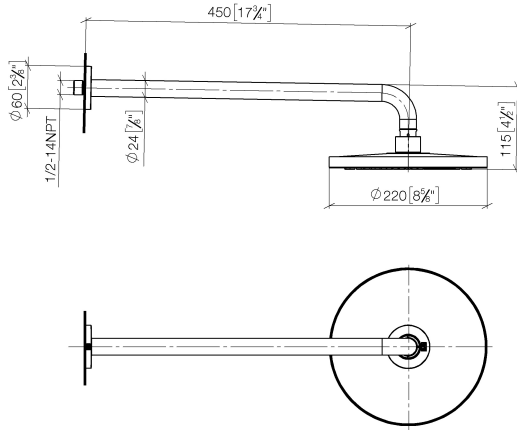

Rain shower with wall fixing FlowReduce 220 mm - Brushed Durabronze (23kt Gold)

TARA

28 648 970

- 450mm projection
- rain shower Ø 220 mm
- PURE RAIN, max. flow rate 7 l/min (at 3 bar)
- Function from: 6 l/min
- rosette Ø 60 mm
- 1/2" connection
- with anti-scale system
- quick clearing
- This product can help a building meet the requirements of Green Building Rating Systems, e.g. LEED®, BREEAM®, DGNB

Fits: TARA, LISSÉ, VAIA, META

	Brushed Durabronze (23kt Gold)	28 648 970-28
	Chrome	28 648 970-00
	Brushed Platinum	28 648 970-06
	Platinum	28 648 970-08
	Dark Chrome	28 648 970-19
	Light Gold	28 648 970-26
	Brushed Light Gold	28 648 970-27
	Matte Black	28 648 970-33
	Brushed Bronze	28 648 970-42
	Brushed Champagne (22kt Gold)	28 648 970-46
	Champagne (22kt Gold)	28 648 970-47
	Brushed Chrome	28 648 970-93
	Brushed Dark Platinum	28 648 970-99

Rain shower with wall fixing FlowReduce 220 mm - Brushed Durabronz (23kt Gold)

TARA

28 648 970  
mm [inches]

Codes & Standards

DIN 4109

ISO 3822

Ü-Zeichen

Certificates

#### Product version from 4/1/2024

No.	Item Number	Name	Quantity used	Delivery time
	04 30 31 032 00 90	fixing set	9	2