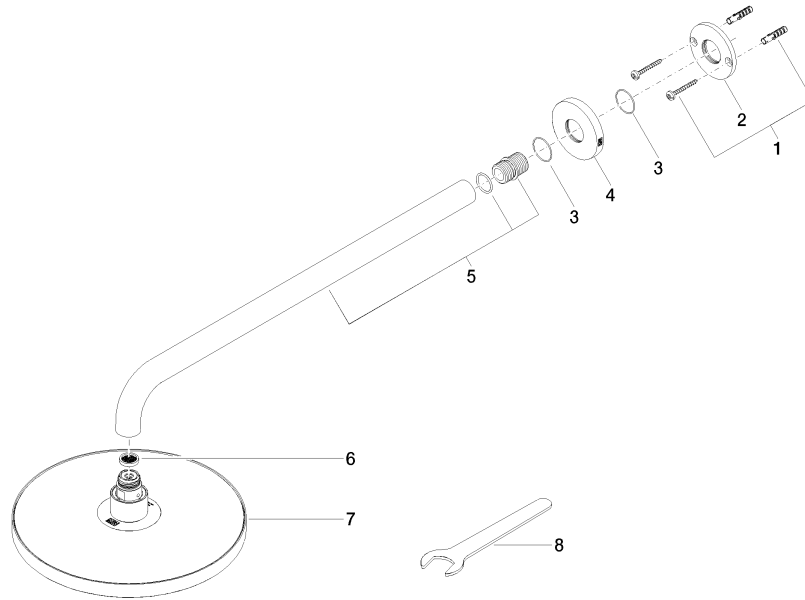

Rain shower with wall fixing FlowReduce 220 mm - Brushed Durabronze (23kt Gold)

TARA

28 648 970

- 450mm projection
- rain shower Ø 220 mm
- PURE RAIN, max. flow rate 7 l/min (at 3 bar)
- Function from: 6 l/min
- rosette Ø 60 mm
- 1/2" connection
- with anti-scale system
- quick clearing
- This product can help a building meet the requirements of Green Building Rating Systems, e.g. LEED®, BREEAM®, DGNB

Rain shower with wall fixing FlowReduce 220 mm - Brushed Durabronz (23kt Gold)

TARA

28 648 970  
mm [inches]

Codes & Standards

DIN 4109

ISO 3822

Ü-Zeichen

Certificates

# Rain shower with wall fixing FlowReduce 220 mm - Brushed Durabross (23kt Gold)

TARA

28 648 970

**Product version from 4/1/2024**

Parts for other finishes can be found here: [Chrome](#)

Rain shower with wall fixing FlowReduce 220 mm - Brushed Durabronz (23kt Gold)

#### Product version from 4/1/2024

No.	Item Number	Name	Quantity used	Delivery time
	04 30 31 032 00 90	fixing set	9	2