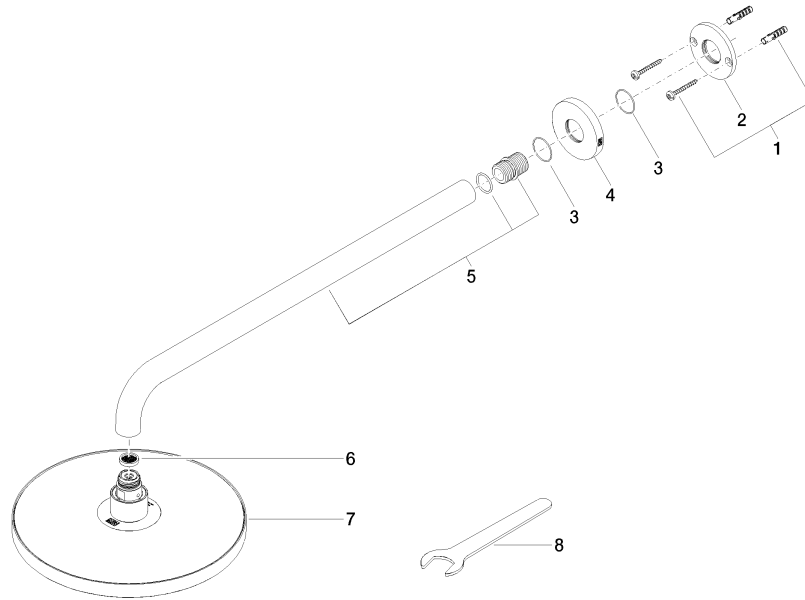

28 648 970

Fits: TARA, LISSÉ, VAIA, META

- 450mm projection
- rain shower Ø 220 mm
- PURE RAIN, max. flow rate 7 l/min (at 3 bar)
- Function from: 6 l/min
- rosette Ø 60 mm
- 1/2" connection
- with anti-scale system
- quick clearing
- This product can help a building meet the requirements of Green Building Rating Systems, e.g. LEED®, BREEAM®, DGNB

28 648 970

mm [inches]

Codes & Standards

DIN 4109

ISO 3822

Ü-Zeichen

Certificates

LGA_38

28 648 970

Product version from 4/1/2024

Parts for other finishes can be found here: [Chrome](#)

Rain shower with wall fixing FlowReduce 220 mm - Brushed Bronze

TARA

28 648 970

Spare parts list

Product version from 4/1/2024

No.	Item Number	Name	Quantity used	Delivery time
	04 30 31 032 00 90	fixing set	9	2