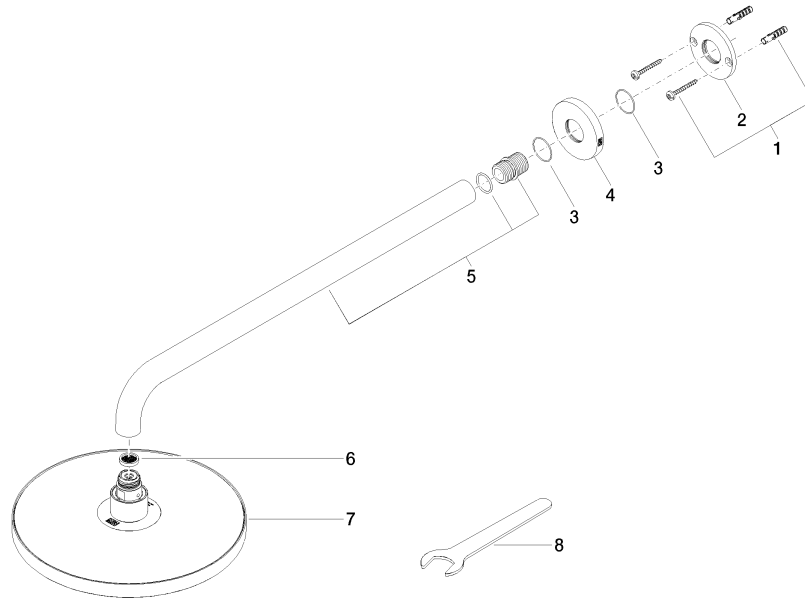

Rain shower with wall fixing FlowReduce 220 mm - Brushed Champagne (22kt Gold)

TARA

28 648 970

- 450mm projection
- rain shower Ø 220 mm
- PURE RAIN, max. flow rate 7 l/min (at 3 bar)
- Function from: 6 l/min
- rosette Ø 60 mm
- 1/2" connection
- with anti-scale system
- quick clearing
- This product can help a building meet the requirements of Green Building Rating Systems, e.g. LEED®, BREEAM®, DGNB

Rain shower with wall fixing FlowReduce 220 mm - Brushed Champagne (22kt Gold)

TARA

28 648 970
mm [inches]

Codes & Standards

DIN 4109

ISO 3822

Ü-Zeichen

Certificates

LGA_38

Rain shower with wall fixing FlowReduce 220 mm - Brushed Champagne (22kt Gold)

TARA

28 648 970

Product version from 4/1/2024

Parts for other finishes can be found here: [Chrome](#)

Rain shower with wall fixing FlowReduce 220 mm - Brushed Champagne (22kt Gold)

TARA

28 648 970

Spare parts list

Product version from 4/1/2024

No.	Item Number	Name	Quantity used	Delivery time
	04 30 31 032 00 90	fixing set	9	2