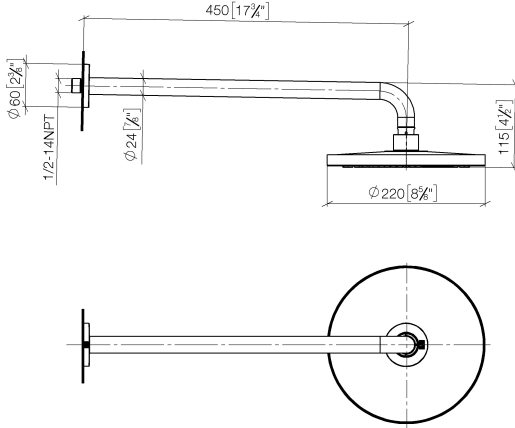

Rain shower with wall fixing FlowReduce 220 mm - Brushed Champagne (22kt Gold)

TARA

28 648 970

- 450mm projection
- rain shower Ø 220 mm
- PURE RAIN, max. flow rate 7 l/min (at 3 bar)
- Function from: 6 l/min
- rosette Ø 60 mm
- 1/2" connection
- with anti-scale system
- quick clearing
- This product can help a building meet the requirements of Green Building Rating Systems, e.g. LEED®, BREEAM®, DGNB

Fits: TARA, LISSÉ, VAIA, META

	Brushed Champagne (22kt Gold)	28 648 970-46
	Chrome	28 648 970-00
	Brushed Platinum	28 648 970-06
	Platinum	28 648 970-08
	Dark Chrome	28 648 970-19
	Light Gold	28 648 970-26
	Brushed Light Gold	28 648 970-27
	Brushed Durabronze (23kt Gold)	28 648 970-28
	Matte Black	28 648 970-33
	Brushed Bronze	28 648 970-42
	Champagne (22kt Gold)	28 648 970-47
	Brushed Chrome	28 648 970-93
	Brushed Dark Platinum	28 648 970-99

Rain shower with wall fixing FlowReduce 220 mm - Brushed Champagne (22kt Gold)

TARA

28 648 970
mm [inches]

Codes & Standards

DIN 4109

ISO 3822

Ü-Zeichen

Certificates

TARA

28 648 970

Spare parts list

Product version from 4/1/2024

No.	Item Number	Name	Quantity used	Delivery time
	04 30 31 032 00 90	fixing set	9	2