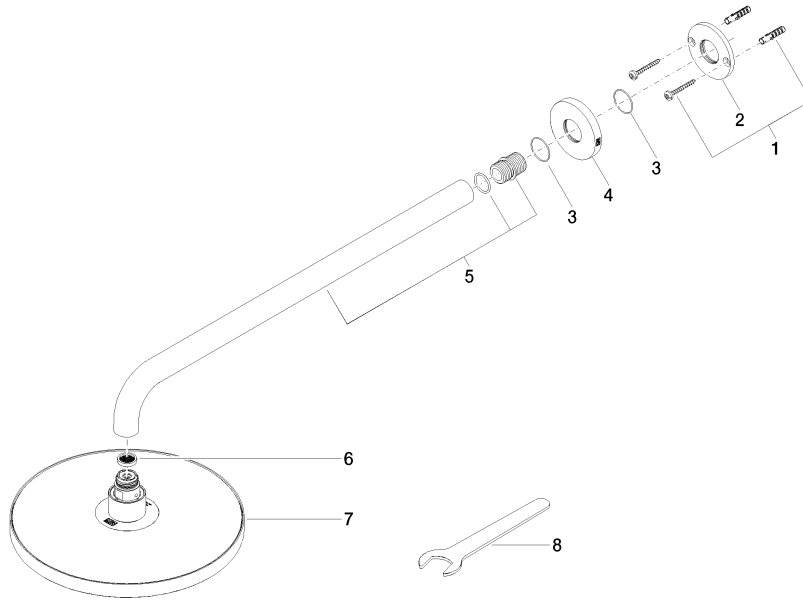

Rain shower with wall fixing 220 mm - Chrome

TARA

28 649 970

- 450mm projection
- rain shower Ø 220 mm
- PURE RAIN, max. flow rate 14 l/min (at 3 bar)
- Function from: 7 l/min
- rosette Ø 60 mm
- 1/2" connection
- with anti-scale system
- quick clearing
- WRAS 2212012

Recommended miscellaneous

- Concealed wall elbow -** 35 085 970 90
- max. recess depth 163 mm
 - min. recess depth 90 mm

Rain shower with wall fixing 220 mm - Chrome

TARA

28 649 970

mm [inches]

Flow rate chart

Codes & Standards

DIN 4109

EN 1112

ISO 3822

Scottish Water
Byelaws

UK Water Supply
Regulations

Ü-Zeichen

Rain shower with wall fixing 220 mm - Chrome

Rain shower with wall fixing 220 mm - Chrome

TARA

28 649 970

Spare parts list

Product version from 3/13/2017

No.	Item Number	Name	Quantity used	Delivery time
	04 30 31 032 00 90	fixing set	9	2