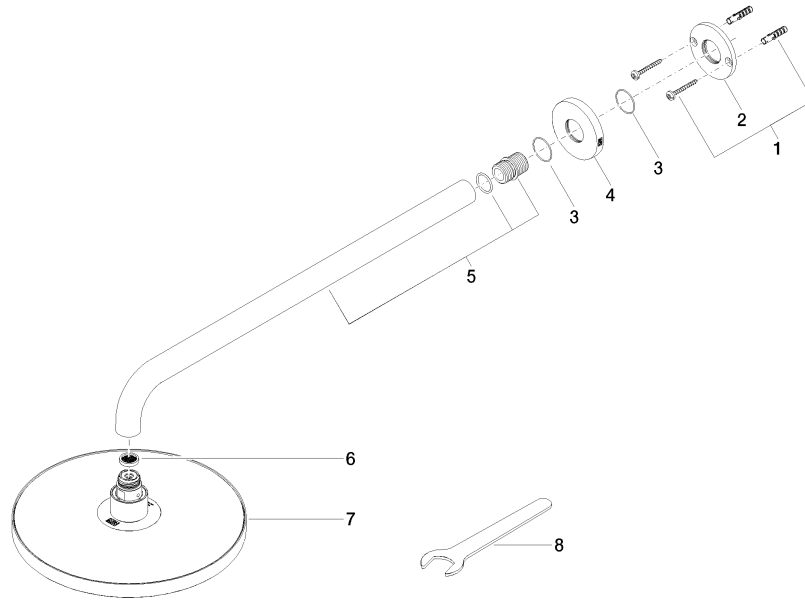

**Rain shower with wall fixing 220 mm - Brushed Bronze**

TARA

28 649 970

- 450mm projection
- rain shower Ø 220 mm
- PURE RAIN, max. flow rate 14 l/min (at 3 bar)
- Function from: 7 l/min
- rosette Ø 60 mm
- 1/2" connection
- with anti-scale system
- quick clearing
- WRAS 2212012

## Rain shower with wall fixing 220 mm - Brushed Bronze

---

TARA

28 649 970

### Certificates

---

DVGW\_DW-  
6517DN0

LGA\_38

WRAS\_2212

28 649 970

Product version from 3/13/2017

Rain shower with wall fixing 220 mm - Brushed Bronze

TARA

28 649 970

**Spare parts list**

**Product version from 3/13/2017**

No.	Item Number	Name	Quantity used	Delivery time
	04 30 31 032 00 90	fixing set	9	2