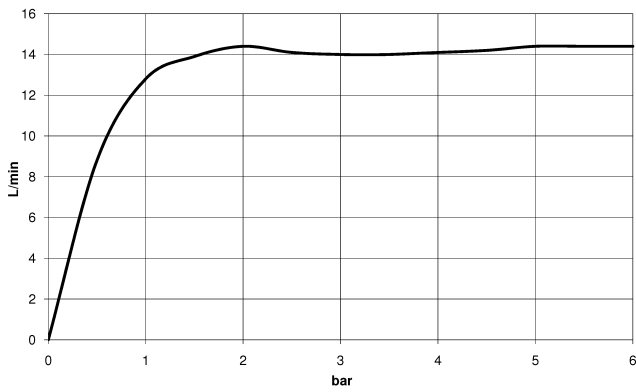

**Rain shower with wall fixing 220 mm - Brushed Chrome**

TARA

28 649 970

- 450mm projection
- rain shower Ø 220 mm
- PURE RAIN, max. flow rate 14 l/min (at 3 bar)
- Function from: 7 l/min
- rosette Ø 60 mm
- 1/2" connection
- with anti-scale system
- quick clearing
- WRAS 2212012

**Recommended miscellaneous**

- Concealed wall elbow -** 35 085 970 90
- max. recess depth 163 mm
  - min. recess depth 90 mm

28 649 970

mm [inches]

Flow rate chart

Codes & Standards

DIN 4109

EN 1112