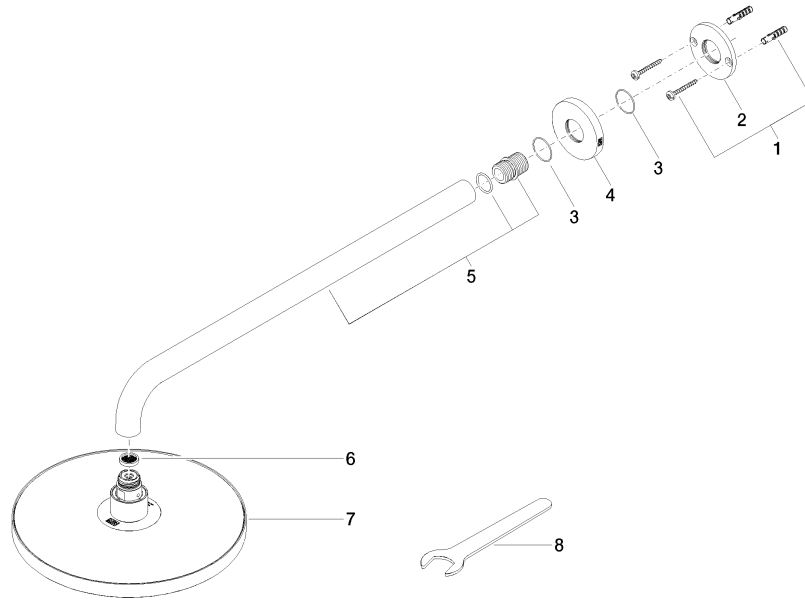

**Rain shower with wall fixing 220 mm - Brushed Chrome**

TARA

28 649 970

- 450mm projection
- rain shower Ø 220 mm
- PURE RAIN, max. flow rate 14 l/min (at 3 bar)
- Function from: 7 l/min
- rosette Ø 60 mm
- 1/2" connection
- with anti-scale system
- quick clearing
- WRAS 2212012

## Rain shower with wall fixing 220 mm - Brushed Chrome

---

TARA

28 649 970

### Certificates

---

DVGW\_DW-  
6517DN0

LGA\_38

WRAS\_2212

28 649 970

Product version from 3/13/2017

Rain shower with wall fixing 220 mm - Brushed Chrome

TARA

28 649 970

**Spare parts list**

**Product version from 3/13/2017**

No.	Item Number	Name	Quantity used	Delivery time
	04 30 31 032 00 90	fixing set	9	2