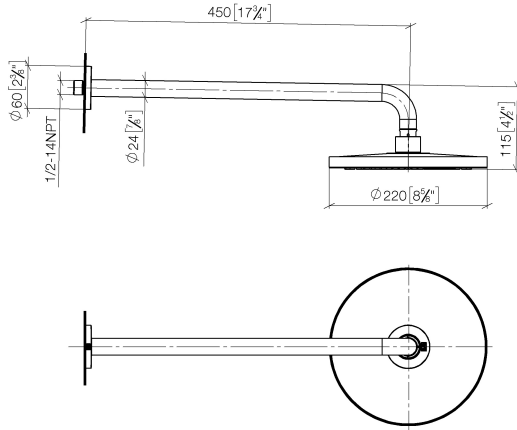

**Rain shower with wall fixing 220 mm - Brushed Chrome**

TARA

28 649 970

- 450mm projection
- rain shower Ø 220 mm
- PURE RAIN, max. flow rate 14 l/min (at 3 bar)
- Function from: 7 l/min
- rosette Ø 60 mm
- 1/2" connection
- with anti-scale system
- quick clearing
- WRAS 2212012

Fits: TARA, LISSÉ, VAIA, META

	Brushed Chrome	28 649 970-93
	Chrome	28 649 970-00
	Brushed Platinum	28 649 970-06
	Platinum	28 649 970-08
	Dark Chrome	28 649 970-19
	Light Gold	28 649 970-26
	Brushed Light Gold	28 649 970-27
	Brushed Durabronze (23kt Gold)	28 649 970-28
	Matte Black	28 649 970-33
	Brushed Bronze	28 649 970-42
	Brushed Champagne (22kt Gold)	28 649 970-46
	Champagne (22kt Gold)	28 649 970-47
	Brushed Dark Platinum	28 649 970-99

**Recommended miscellaneous**

- Concealed wall elbow -** 35 085 970 90
- max. recess depth 163 mm
  - min. recess depth 90 mm

28 649 970

mm [inches]

Flow rate chart

Codes & Standards

DIN 4109

EN 1112

TARA

28 649 970

**Spare parts list**

**Product version from 3/13/2017**

No.	Item Number	Name	Quantity used	Delivery time
	04 30 31 032 00 90	fixing set	9	2