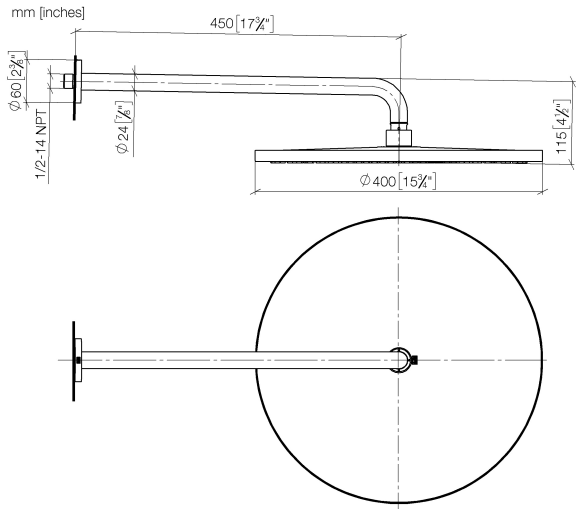

Rain shower with wall fixing FlowReduce 400 mm - Brushed Platinum

TARA

28 658 970

- 450mm projection
- rain shower Ø 400 mm
- PURE RAIN, max. flow rate 12 l/min (at 3 bar)
- Function from: 12 l/min
- rosette Ø 60 mm
- 1/2" connection
- with anti-scale system
- This product can help a building meet the requirements of Green Building Rating Systems, e.g. LEED®, BREEAM®, DGNB

Fits: TARA, LISSÉ, VAIA, META

To be provided by the customer. Zigbee Gateway!

	Brushed Platinum	28 658 970-06
	Chrome	28 658 970-00
	Platinum	28 658 970-08
	Dark Chrome	28 658 970-19
	Light Gold	28 658 970-26
	Brushed Light Gold	28 658 970-27
	Brushed Durabronze (23kt Gold)	28 658 970-28
	Matte Black	28 658 970-33
	Brushed Bronze	28 658 970-42
	Brushed Champagne (22kt Gold)	28 658 970-46
	Champagne (22kt Gold)	28 658 970-47
	Brushed Chrome	28 658 970-93
	Brushed Dark Platinum	28 658 970-99

28 658 970

Flow rate chart

Codes & Standards

DIN 4109

ISO 3822

Ü-Zeichen

Rain shower with wall fixing FlowReduce 400 mm - Brushed Platinum

TARA

28 658 970

Spare parts list

Product version from 4/1/2024

No.	Item Number	Name	Quantity used	Delivery time
	04 30 31 032 00 90	fixing set	9	2