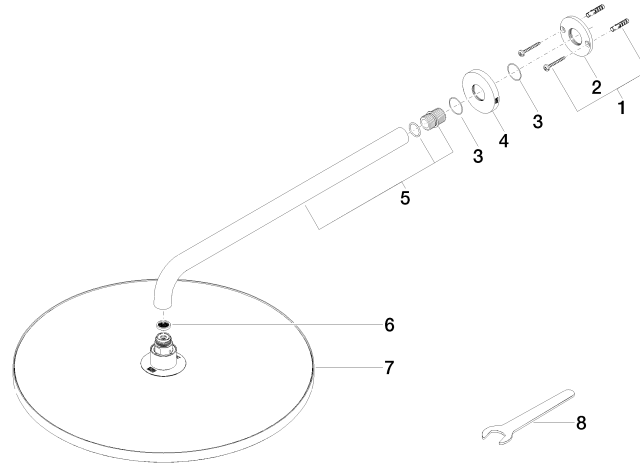

Rain shower with wall fixing FlowReduce 400 mm - Platinum

TARA

28 658 970

- 450mm projection
- rain shower Ø 400 mm
- PURE RAIN, max. flow rate 12 l/min (at 3 bar)
- Function from: 12 l/min
- rosette Ø 60 mm
- 1/2" connection
- with anti-scale system
- This product can help a building meet the requirements of Green Building Rating Systems, e.g. LEED®, BREEAM®, DGNB

28 658 970

Certificates

LGA_38

28 658 970

Product version from 4/1/2024

Parts for other
finishes can be found
here: [Chrome](#)

Rain shower with wall fixing FlowReduce 400 mm - Platinum

TARA

28 658 970

Spare parts list

Product version from 4/1/2024

No.	Item Number	Name	Quantity used	Delivery time
	04 30 31 032 00 90	fixing set	9	2