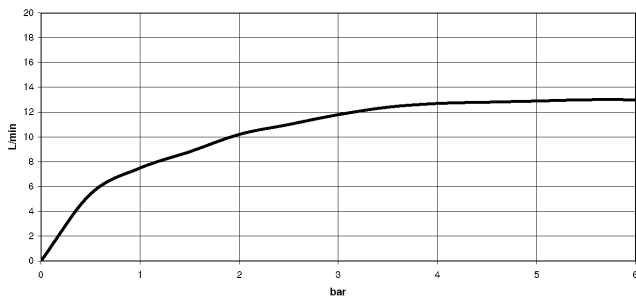

Rain shower with wall fixing FlowReduce 400 mm - Dark Chrome

TARA

28 658 970

- 450mm projection
- rain shower Ø 400 mm
- PURE RAIN, max. flow rate 12 l/min (at 3 bar)
- Function from: 12 l/min
- rosette Ø 60 mm
- 1/2" connection
- with anti-scale system
- This product can help a building meet the requirements of Green Building Rating Systems, e.g. LEED®, BREEAM®, DGNB

Fits: TARA, LISSÉ, VAIA, META

To be provided by the customer. Zigbee Gateway!

	Dark Chrome	28 658 970-19
	Chrome	28 658 970-00
	Brushed Platinum	28 658 970-06
	Platinum	28 658 970-08
	Light Gold	28 658 970-26
	Brushed Light Gold	28 658 970-27
	Brushed Durabronze (23kt Gold)	28 658 970-28
	Matte Black	28 658 970-33
	Brushed Bronze	28 658 970-42
	Brushed Champagne (22kt Gold)	28 658 970-46
	Champagne (22kt Gold)	28 658 970-47
	Brushed Chrome	28 658 970-93
	Brushed Dark Platinum	28 658 970-99

28 658 970

Flow rate chart

Codes & Standards

DIN 4109

ISO 3822

Ü-Zeichen

Rain shower with wall fixing FlowReduce 400 mm - Dark Chrome

TARA