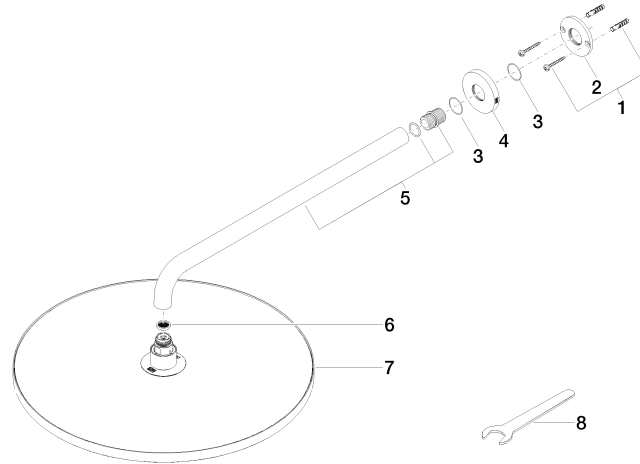

Rain shower with wall fixing FlowReduce 400 mm - Dark Chrome

TARA

28 658 970

- 450mm projection
- rain shower Ø 400 mm
- PURE RAIN, max. flow rate 12 l/min (at 3 bar)
- Function from: 12 l/min
- rosette Ø 60 mm
- 1/2" connection
- with anti-scale system
- This product can help a building meet the requirements of Green Building Rating Systems, e.g. LEED®, BREEAM®, DGNB

28 658 970

Flow rate chart

Codes & Standards

DIN 4109

ISO 3822

Ü-Zeichen

Rain shower with wall fixing FlowReduce 400 mm - Dark Chrome

TARA

28 658 970

Certificates

LGA_38

28 658 970

Product version from 4/1/2024

Parts for other finishes can be found here: [Chrome](#)

Rain shower with wall fixing FlowReduce 400 mm - Dark Chrome

TARA

28 658 970

Spare parts list

Product version from 4/1/2024

No.	Item Number	Name	Quantity used	Delivery time
	04 30 31 032 00 90	fixing set	9	2