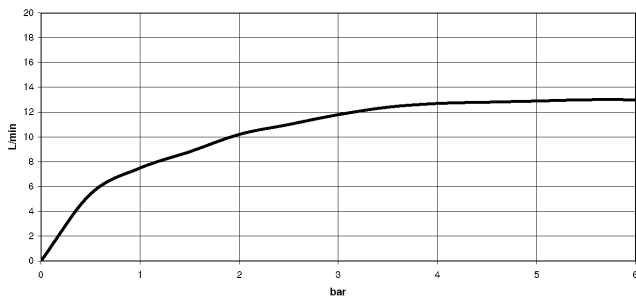

28 658 970

- 450mm projection
- rain shower Ø 400 mm
- PURE RAIN, max. flow rate 12 l/min (at 3 bar)
- Function from: 12 l/min
- rosette Ø 60 mm
- 1/2" connection
- with anti-scale system
- This product can help a building meet the requirements of Green Building Rating Systems, e.g. LEED®, BREEAM®, DGNB

Fits: TARA, LISSÉ, VAIA, META

To be provided by the customer. Zigbee Gateway!

	Light Gold	28 658 970-26
	Chrome	28 658 970-00
	Brushed Platinum	28 658 970-06
	Platinum	28 658 970-08
	Dark Chrome	28 658 970-19
	Brushed Light Gold	28 658 970-27
	Brushed Durabronze (23kt Gold)	28 658 970-28
	Matte Black	28 658 970-33
	Brushed Bronze	28 658 970-42
	Brushed Champagne (22kt Gold)	28 658 970-46
	Champagne (22kt Gold)	28 658 970-47
	Brushed Chrome	28 658 970-93
	Brushed Dark Platinum	28 658 970-99

28 658 970

Flow rate chart

Codes & Standards

DIN 4109

ISO 3822

Ü-Zeichen

Rain shower with wall fixing FlowReduce 400 mm - Light Gold

TARA