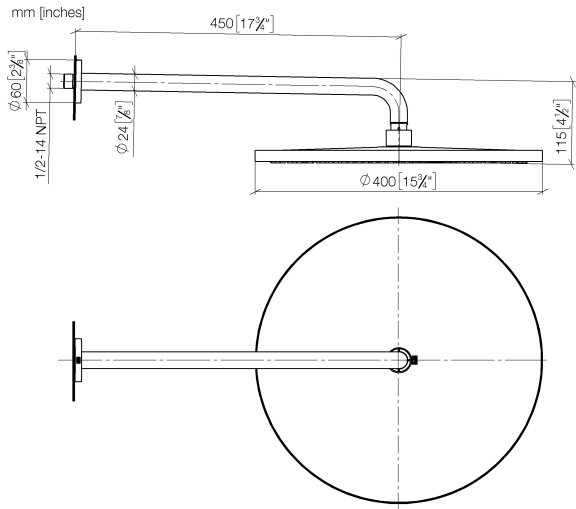

Rain shower with wall fixing FlowReduce 400 mm - Brushed Light Gold

TARA

28 658 970

Fits: TARA, LISSÉ, VAIA, META

- 450mm projection
- rain shower Ø 400 mm
- PURE RAIN, max. flow rate 12 l/min (at 3 bar)
- Function from: 12 l/min
- rosette Ø 60 mm
- 1/2" connection
- with anti-scale system
- This product can help a building meet the requirements of Green Building Rating Systems, e.g. LEED®, BREEAM®, DGNB

To be provided by the customer. Zigbee Gateway!

	Brushed Light Gold	28 658 970-27
	Chrome	28 658 970-00
	Brushed Platinum	28 658 970-06
	Platinum	28 658 970-08
	Dark Chrome	28 658 970-19
	Light Gold	28 658 970-26
	Brushed Durabronze (23kt Gold)	28 658 970-28
	Matte Black	28 658 970-33
	Brushed Bronze	28 658 970-42
	Brushed Champagne (22kt Gold)	28 658 970-46
	Champagne (22kt Gold)	28 658 970-47
	Brushed Chrome	28 658 970-93
	Brushed Dark Platinum	28 658 970-99

28 658 970

Flow rate chart

Codes & Standards

DIN 4109

ISO 3822

Ü-Zeichen

Rain shower with wall fixing FlowReduce 400 mm - Brushed Light Gold

TARA