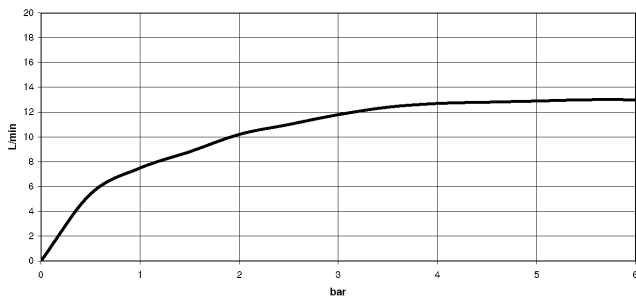

Rain shower with wall fixing FlowReduce 400 mm - Brushed Durabronze (23kt Gold)

TARA

28 658 970

- 450mm projection
- rain shower Ø 400 mm
- PURE RAIN, max. flow rate 12 l/min (at 3 bar)
- Function from: 12 l/min
- rosette Ø 60 mm
- 1/2" connection
- with anti-scale system
- This product can help a building meet the requirements of Green Building Rating Systems, e.g. LEED®, BREEAM®, DGNB

Fits: TARA, LISSÉ, VAIA, META

To be provided by the customer. Zigbee Gateway!

	Brushed Durabronze (23kt Gold)	28 658 970-28
	Chrome	28 658 970-00
	Brushed Platinum	28 658 970-06
	Platinum	28 658 970-08
	Dark Chrome	28 658 970-19
	Light Gold	28 658 970-26
	Brushed Light Gold	28 658 970-27
	Matte Black	28 658 970-33
	Brushed Bronze	28 658 970-42
	Brushed Champagne (22kt Gold)	28 658 970-46
	Champagne (22kt Gold)	28 658 970-47
	Brushed Chrome	28 658 970-93
	Brushed Dark Platinum	28 658 970-99

Rain shower with wall fixing FlowReduce 400 mm - Brushed Durabronz (23kt Gold)

TARA

28 658 970
mm [inches]

Flow rate chart

Codes & Standards

DIN 4109

ISO 3822

Ü-Zeichen