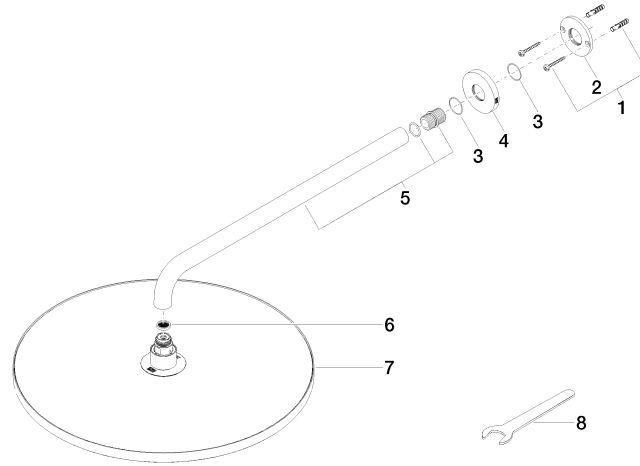

Rain shower with wall fixing FlowReduce 400 mm - Brushed Durabronze (23kt Gold)

TARA

28 658 970

- 450mm projection
- rain shower Ø 400 mm
- PURE RAIN, max. flow rate 12 l/min (at 3 bar)
- Function from: 12 l/min
- rosette Ø 60 mm
- 1/2" connection
- with anti-scale system
- This product can help a building meet the requirements of Green Building Rating Systems, e.g. LEED®, BREEAM®, DGNB

Rain shower with wall fixing FlowReduce 400 mm - Brushed Durabronz (23kt Gold)

TARA

28 658 970
mm [inches]

Flow rate chart

Codes & Standards

DIN 4109

ISO 3822

Ü-Zeichen

Rain shower with wall fixing FlowReduce 400 mm - Brushed Durabronz (23kt Gold)

TARA

28 658 970
Certificates

LGA_38

Rain shower with wall fixing FlowReduce 400 mm - Brushed Durabronz (23kt Gold)

TARA

28 658 970

Product version from 4/1/2024

Parts for other finishes can be found here: [Chrome](#)

Rain shower with wall fixing FlowReduce 400 mm - Brushed Durabronz (23kt Gold)

TARA

28 658 970

Spare parts list

Product version from 4/1/2024