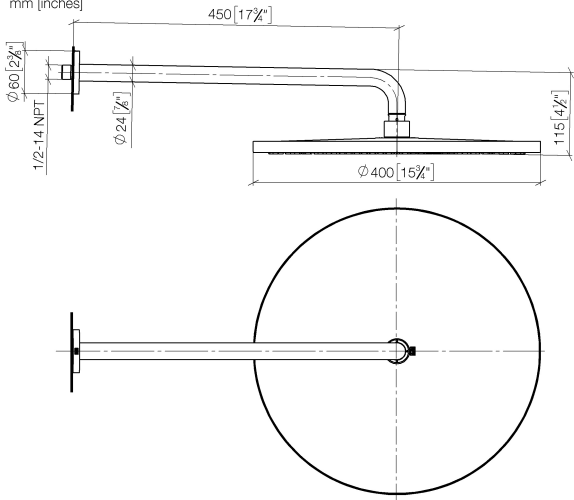

Rain shower with wall fixing FlowReduce 400 mm - Brushed Durabronze (23kt Gold)

TARA

28 658 970

- 450mm projection
- rain shower Ø 400 mm
- PURE RAIN, max. flow rate 12 l/min (at 3 bar)
- Function from: 12 l/min
- rosette Ø 60 mm
- 1/2" connection
- with anti-scale system
- This product can help a building meet the requirements of Green Building Rating Systems, e.g. LEED®, BREEAM®, DGNB

Rain shower with wall fixing FlowReduce 400 mm - Brushed Durabronz (23kt Gold)

TARA

28 658 970
mm [inches]

Flow rate chart

Codes & Standards

DIN 4109

ISO 3822

Ü-Zeichen

Rain shower with wall fixing FlowReduce 400 mm - Brushed Durabronz (23kt Gold)

TARA

28 658 970
Certificates

LGA_38

Rain shower with wall fixing FlowReduce 400 mm - Brushed Durabronz (23kt Gold)

TARA

28 658 970

No.	Item Number	Name	Quantity used	Delivery time
	04 30 31 032 00 90	fixing set	9	2