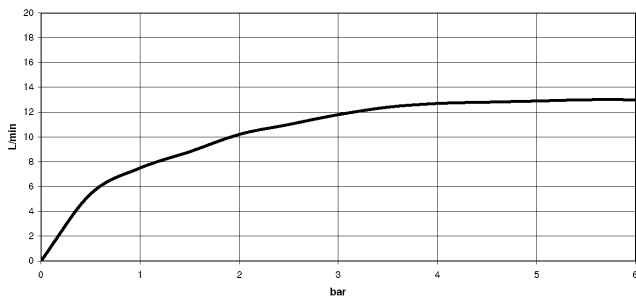

Rain shower with wall fixing FlowReduce 400 mm - Matte Black

TARA

28 658 970

- 450mm projection
- rain shower Ø 400 mm
- PURE RAIN, max. flow rate 12 l/min (at 3 bar)
- Function from: 12 l/min
- rosette Ø 60 mm
- 1/2" connection
- with anti-scale system
- This product can help a building meet the requirements of Green Building Rating Systems, e.g. LEED®, BREEAM®, DGNB

Fits: TARA, LISSÉ, VAIA, META

To be provided by the customer. Zigbee Gateway!

	Matte Black	28 658 970-33
	Chrome	28 658 970-00
	Brushed Platinum	28 658 970-06
	Platinum	28 658 970-08
	Dark Chrome	28 658 970-19
	Light Gold	28 658 970-26
	Brushed Light Gold	28 658 970-27
	Brushed Durabronze (23kt Gold)	28 658 970-28
	Brushed Bronze	28 658 970-42
	Brushed Champagne (22kt Gold)	28 658 970-46
	Champagne (22kt Gold)	28 658 970-47
	Brushed Chrome	28 658 970-93
	Brushed Dark Platinum	28 658 970-99

28 658 970

Flow rate chart

Codes & Standards

DIN 4109

ISO 3822

Ü-Zeichen

Rain shower with wall fixing FlowReduce 400 mm - Matte Black

TARA