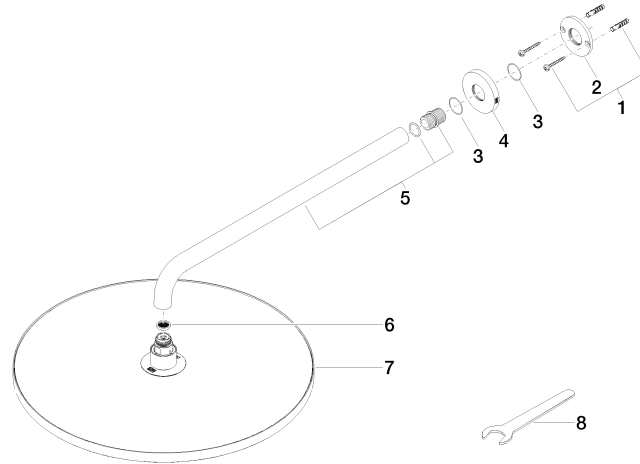

Rain shower with wall fixing FlowReduce 400 mm - Matte Black

TARA

28 658 970

- 450mm projection
- rain shower Ø 400 mm
- PURE RAIN, max. flow rate 12 l/min (at 3 bar)
- Function from: 12 l/min
- rosette Ø 60 mm
- 1/2" connection
- with anti-scale system
- This product can help a building meet the requirements of Green Building Rating Systems, e.g. LEED®, BREEAM®, DGNB

28 658 970

Certificates

LGA_38

28 658 970

Product version from 4/1/2024

Parts for other finishes can be found here: [Chrome](#)

Rain shower with wall fixing FlowReduce 400 mm - Matte Black

TARA

28 658 970

Spare parts list

Product version from 4/1/2024

No.	Item Number	Name	Quantity used	Delivery time
	04 30 31 032 00 90	fixing set	9	2