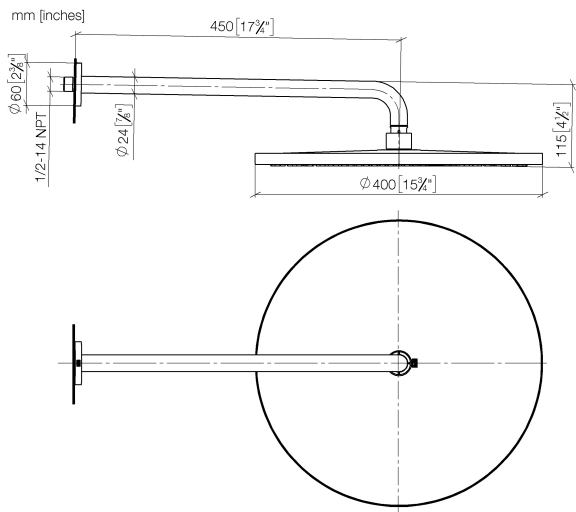

Rain shower with wall fixing FlowReduce 400 mm - Brushed Bronze

TARA

28 658 970

- 450mm projection
- rain shower Ø 400 mm
- PURE RAIN, max. flow rate 12 l/min (at 3 bar)
- Function from: 12 l/min
- rosette Ø 60 mm
- 1/2" connection
- with anti-scale system
- This product can help a building meet the requirements of Green Building Rating Systems, e.g. LEED®, BREEAM®, DGNB

Fits: TARA, LISSÉ, VAIA, META

To be provided by the customer. Zigbee Gateway!

	Brushed Bronze	28 658 970-42
	Chrome	28 658 970-00
	Brushed Platinum	28 658 970-06
	Platinum	28 658 970-08
	Dark Chrome	28 658 970-19
	Light Gold	28 658 970-26
	Brushed Light Gold	28 658 970-27
	Brushed Durabronze (23kt Gold)	28 658 970-28
	Matte Black	28 658 970-33
	Brushed Champagne (22kt Gold)	28 658 970-46
	Champagne (22kt Gold)	28 658 970-47
	Brushed Chrome	28 658 970-93
	Brushed Dark Platinum	28 658 970-99

28 658 970

Flow rate chart

Codes & Standards

DIN 4109

ISO 3822

Ü-Zeichen

Rain shower with wall fixing FlowReduce 400 mm - Brushed Bronze

TARA

28 658 970

Spare parts list

Product version from 4/1/2024

No.	Item Number	Name	Quantity used	Delivery time
	04 30 31 032 00 90	fixing set	9	2