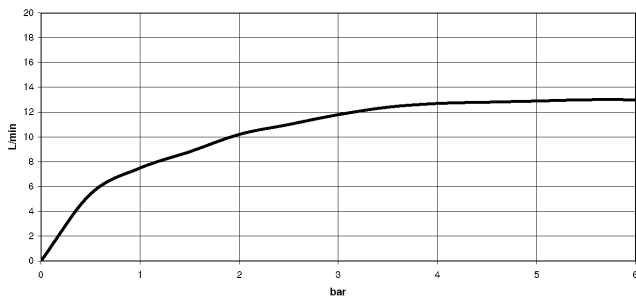

Rain shower with wall fixing FlowReduce 400 mm - Brushed Champagne (22kt Gold)

TARA

28 658 970

- 450mm projection
- rain shower Ø 400 mm
- PURE RAIN, max. flow rate 12 l/min (at 3 bar)
- Function from: 12 l/min
- rosette Ø 60 mm
- 1/2" connection
- with anti-scale system
- This product can help a building meet the requirements of Green Building Rating Systems, e.g. LEED®, BREEAM®, DGNB

Fits: TARA, LISSÉ, VAIA, META

To be provided by the customer. Zigbee Gateway!

	Brushed Champagne (22kt Gold)	28 658 970-46
	Chrome	28 658 970-00
	Brushed Platinum	28 658 970-06
	Platinum	28 658 970-08
	Dark Chrome	28 658 970-19
	Light Gold	28 658 970-26
	Brushed Light Gold	28 658 970-27
	Brushed Durabronze (23kt Gold)	28 658 970-28
	Matte Black	28 658 970-33
	Brushed Bronze	28 658 970-42
	Champagne (22kt Gold)	28 658 970-47
	Brushed Chrome	28 658 970-93
	Brushed Dark Platinum	28 658 970-99

Rain shower with wall fixing FlowReduce 400 mm - Brushed Champagne (22kt Gold)

TARA

28 658 970
mm [inches]

Flow rate chart

Codes & Standards

DIN 4109

ISO 3822

Ü-Zeichen