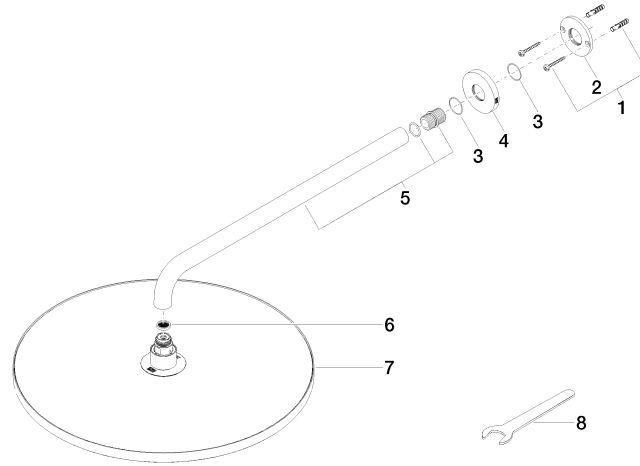

Rain shower with wall fixing FlowReduce 400 mm - Brushed Champagne (22kt Gold)

TARA

28 658 970

- 450mm projection
- rain shower Ø 400 mm
- PURE RAIN, max. flow rate 12 l/min (at 3 bar)
- Function from: 12 l/min
- rosette Ø 60 mm
- 1/2" connection
- with anti-scale system
- This product can help a building meet the requirements of Green Building Rating Systems, e.g. LEED®, BREEAM®, DGNB

Rain shower with wall fixing FlowReduce 400 mm - Brushed Champagne (22kt Gold)

TARA

28 658 970
mm [inches]

Flow rate chart

Codes & Standards

DIN 4109

ISO 3822

Ü-Zeichen

Rain shower with wall fixing FlowReduce 400 mm - Brushed Champagne (22kt Gold)

TARA

28 658 970
Certificates

LGA_38

28 658 970

Product version from 4/1/2024

Parts for other finishes can be found here: [Chrome](#)

Rain shower with wall fixing FlowReduce 400 mm - Brushed Champagne (22kt Gold)

TARA

28 658 970

Spare parts list

Product version from 4/1/2024

No.	Item Number	Name	Quantity used	Delivery time
	04 30 31 032 00 90	fixing set	9	2