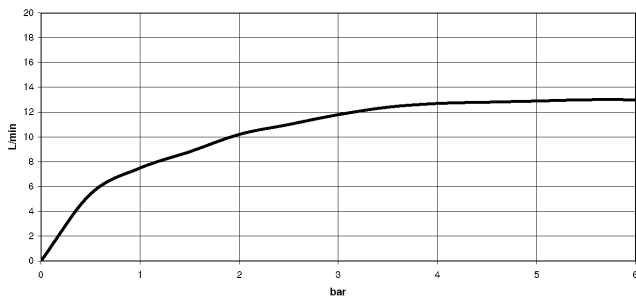

Rain shower with wall fixing FlowReduce 400 mm - Champagne (22kt Gold)

TARA

28 658 970

Fits: TARA, LISSÉ, VAIA, META

- 450mm projection
- rain shower Ø 400 mm
- PURE RAIN, max. flow rate 12 l/min (at 3 bar)
- Function from: 12 l/min
- rosette Ø 60 mm
- 1/2" connection
- with anti-scale system
- This product can help a building meet the requirements of Green Building Rating Systems, e.g. LEED®, BREEAM®, DGNB

28 658 970

Flow rate chart

Codes & Standards

DIN 4109

ISO 3822

Ü-Zeichen

Rain shower with wall fixing FlowReduce 400 mm - Champagne (22kt Gold)

TARA