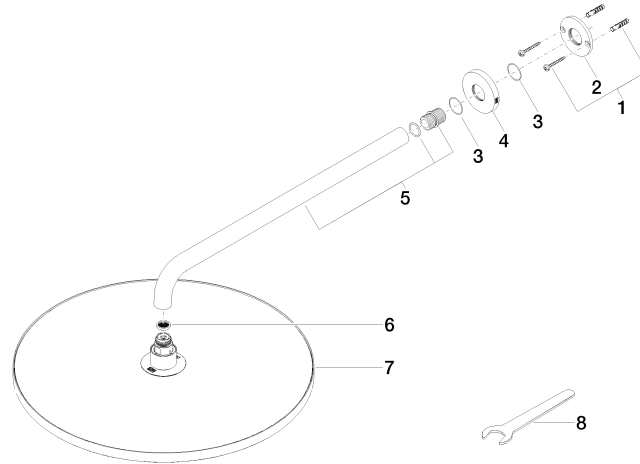

Rain shower with wall fixing FlowReduce 400 mm - Champagne (22kt Gold)

TARA

28 658 970

Fits: TARA, LISSÉ, VAIA, META

- 450mm projection
- rain shower Ø 400 mm
- PURE RAIN, max. flow rate 12 l/min (at 3 bar)
- Function from: 12 l/min
- rosette Ø 60 mm
- 1/2" connection
- with anti-scale system
- This product can help a building meet the requirements of Green Building Rating Systems, e.g. LEED®, BREEAM®, DGNB

28 658 970

Flow rate chart

Codes & Standards

DIN 4109

ISO 3822

Ü-Zeichen

Rain shower with wall fixing FlowReduce 400 mm - Champagne (22kt Gold)

TARA

28 658 970

Certificates

LGA_38

28 658 970

Product version from 4/1/2024

Parts for other finishes can be found here: [Chrome](#)

Rain shower with wall fixing FlowReduce 400 mm - Champagne (22kt Gold)

TARA

28 658 970

Spare parts list

Product version from 4/1/2024

No.	Item Number	Name	Quantity used	Delivery time
	04 30 31 032 00 90	fixing set	9	2