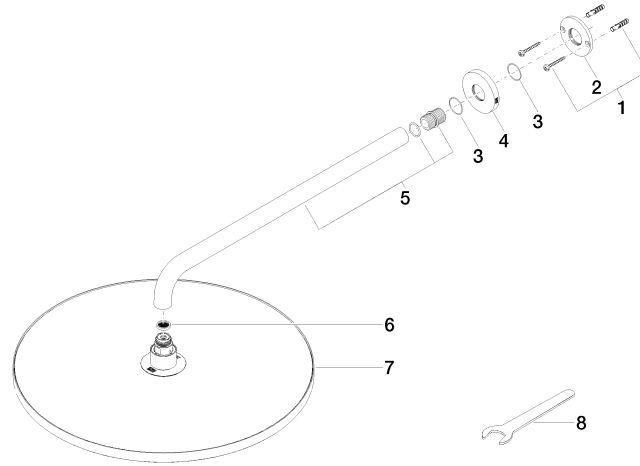

Rain shower with wall fixing FlowReduce 400 mm - Brushed Chrome

TARA

28 658 970

- 450mm projection
- rain shower Ø 400 mm
- PURE RAIN, max. flow rate 12 l/min (at 3 bar)
- Function from: 12 l/min
- rosette Ø 60 mm
- 1/2" connection
- with anti-scale system
- This product can help a building meet the requirements of Green Building Rating Systems, e.g. LEED®, BREEAM®, DGNB

28 658 970

Flow rate chart

Codes & Standards

DIN 4109

ISO 3822

Ü-Zeichen

Rain shower with wall fixing FlowReduce 400 mm - Brushed Chrome

TARA

28 658 970

Certificates

LGA_38

28 658 970

Product version from 4/1/2024

Parts for other finishes can be found here: [Chrome](#)

Rain shower with wall fixing FlowReduce 400 mm - Brushed Chrome

TARA

28 658 970

Spare parts list

Product version from 4/1/2024

No.	Item Number	Name	Quantity used	Delivery time
	04 30 31 032 00 90	fixing set	9	2