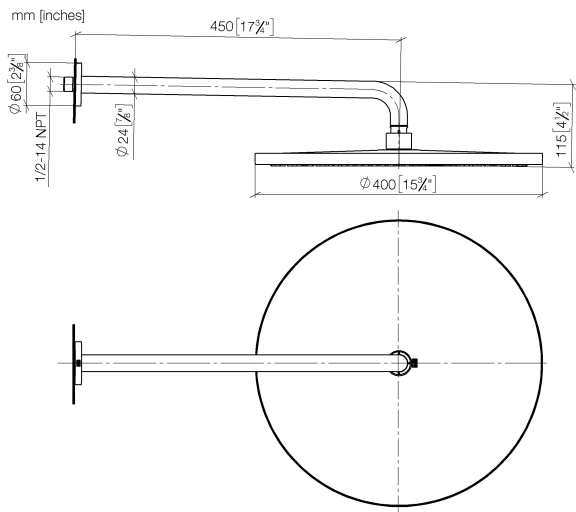

Rain shower with wall fixing FlowReduce 400 mm - Brushed Chrome

TARA

28 658 970

- 450mm projection
- rain shower Ø 400 mm
- PURE RAIN, max. flow rate 12 l/min (at 3 bar)
- Function from: 12 l/min
- rosette Ø 60 mm
- 1/2" connection
- with anti-scale system
- This product can help a building meet the requirements of Green Building Rating Systems, e.g. LEED®, BREEAM®, DGNB

Fits: TARA, LISSÉ, VAIA, META

To be provided by the customer. Zigbee Gateway!

	Brushed Chrome	28 658 970-93
	Chrome	28 658 970-00
	Brushed Platinum	28 658 970-06
	Platinum	28 658 970-08
	Dark Chrome	28 658 970-19
	Light Gold	28 658 970-26
	Brushed Light Gold	28 658 970-27
	Brushed Durabronze (23kt Gold)	28 658 970-28
	Matte Black	28 658 970-33
	Brushed Bronze	28 658 970-42
	Brushed Champagne (22kt Gold)	28 658 970-46
	Champagne (22kt Gold)	28 658 970-47
	Brushed Dark Platinum	28 658 970-99

28 658 970

Flow rate chart

Codes & Standards

DIN 4109

ISO 3822

Ü-Zeichen

Rain shower with wall fixing FlowReduce 400 mm - Brushed Chrome

TARA

28 658 970

Certificates

LGA_38

28 658 970

Product version from 4/1/2024

Parts for other finishes can be found here: [Chrome](#)

Rain shower with wall fixing FlowReduce 400 mm - Brushed Chrome

TARA