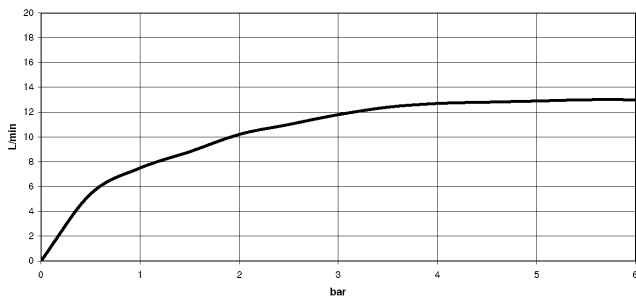

Rain shower with wall fixing FlowReduce 400 mm - Brushed Chrome

TARA

28 658 970

- 450mm projection
- rain shower Ø 400 mm
- PURE RAIN, max. flow rate 12 l/min (at 3 bar)
- Function from: 12 l/min
- rosette Ø 60 mm
- 1/2" connection
- with anti-scale system
- This product can help a building meet the requirements of Green Building Rating Systems, e.g. LEED®, BREEAM®, DGNB

Fits: TARA, LISSÉ, VAIA, META

To be provided by the customer. Zigbee Gateway!

	Brushed Chrome	28 658 970-93
	Chrome	28 658 970-00
	Brushed Platinum	28 658 970-06
	Platinum	28 658 970-08
	Dark Chrome	28 658 970-19
	Light Gold	28 658 970-26
	Brushed Light Gold	28 658 970-27
	Brushed Durabronze (23kt Gold)	28 658 970-28
	Matte Black	28 658 970-33
	Brushed Bronze	28 658 970-42
	Brushed Champagne (22kt Gold)	28 658 970-46
	Champagne (22kt Gold)	28 658 970-47
	Brushed Dark Platinum	28 658 970-99

28 658 970

Flow rate chart

Codes & Standards

DIN 4109

ISO 3822

Ü-Zeichen

Rain shower with wall fixing FlowReduce 400 mm - Brushed Chrome

TARA