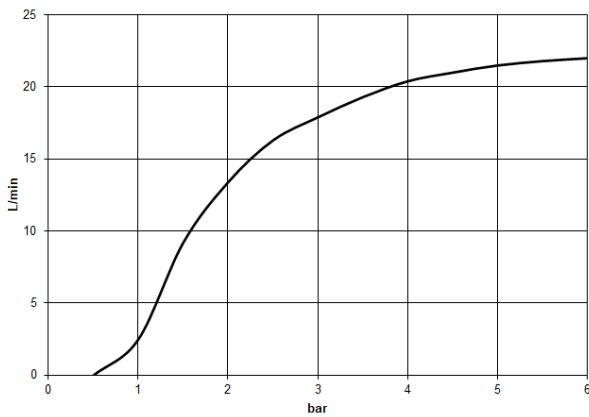

Rain shower with wall fixing 400 mm - Brushed Light Gold

TARA

28 659 970

- 450mm projection
- rain shower Ø 400 mm
- PURE RAIN, max. flow rate 20 l/min (at 3 bar)
- Function from: 12 l/min
- rosette Ø 60 mm
- 1/2" connection
- with anti-scale system
- WRAS 2212012

Recommended miscellaneous

Concealed wall elbow -

35 085 970 90

- min. recess depth 90 mm
- max. recess depth 163 mm

28 659 970

Flow rate chart

Codes & Standards

DIN 4109