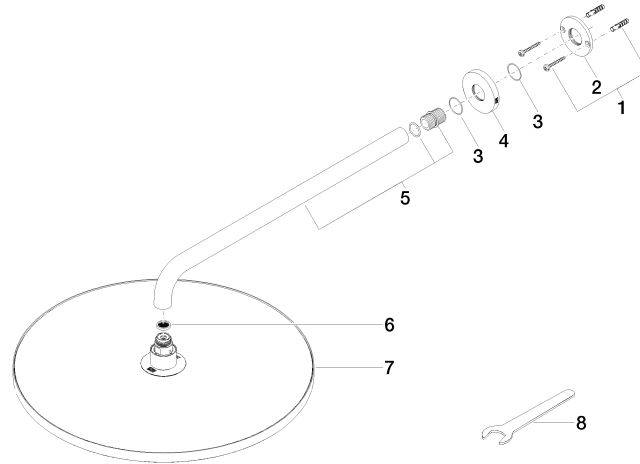

Rain shower with wall fixing 400 mm - Brushed Light Gold

TARA

28 659 970

- 450mm projection
- rain shower Ø 400 mm
- PURE RAIN, max. flow rate 20 l/min (at 3 bar)
- Function from: 12 l/min
- rosette Ø 60 mm
- 1/2" connection
- with anti-scale system
- WRAS 2212012

EN 1112

ISO 3822

Scottish Water
Byelaws

UK Water Supply
Regulations

Ü-Zeichen

Rain shower with wall fixing 400 mm - Brushed Light Gold

TARA

28 659 970

Certificates

LGA_29

DVGW_DW-
6517DN0

LGA_29

WRAS_2212

28 659 970

Product version from 3/13/2017

Rain shower with wall fixing 400 mm - Brushed Light Gold

TARA

28 659 970

Spare parts list

Product version from 3/13/2017

No.	Item Number	Name	Quantity used	Delivery time
	04 30 31 032 00 90	fixing set	9	2