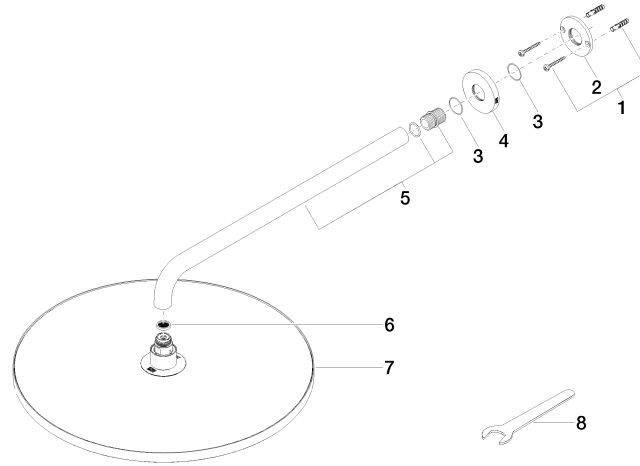

Rain shower with wall fixing 400 mm - Matte Black

TARA

28 659 970

- 450mm projection
- rain shower Ø 400 mm
- PURE RAIN, max. flow rate 20 l/min (at 3 bar)
- Function from: 12 l/min
- rosette Ø 60 mm
- 1/2" connection
- with anti-scale system
- WRAS 2212012

Recommended miscellaneous

- Concealed wall elbow -** 35 085 970 90
- max. recess depth 163 mm
 - min. recess depth 90 mm

28 659 970

Flow rate chart

Codes & Standards

DIN 4109

EN 1112

ISO 3822

Scottish Water
Byelaws

UK Water Supply
Regulations

Ü-Zeichen

Rain shower with wall fixing 400 mm - Matte Black

TARA

28 659 970

Certificates

LGA_29

DVGW_DW-
6517DN0

LGA_29

WRAS_2212

28 659 970

Product version from 3/13/2017

Rain shower with wall fixing 400 mm - Matte Black

TARA

28 659 970