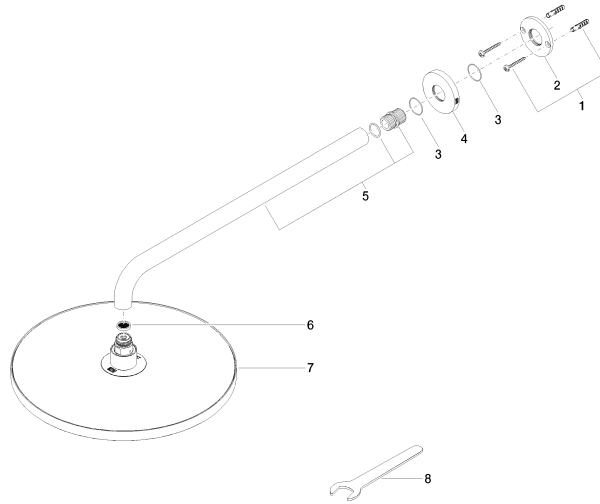

Rain shower with wall fixing FlowReduce 300 mm - Platinum

TARA

28 678 970

Fits: TARA, LISSÉ, VAIA, META

- 450mm projection
- rain shower Ø 300 mm
- PURE RAIN, max. flow rate 9 l/min (at 3 bar)
- Function from: 7 l/min
- rosette Ø 60 mm
- 1/2" connection
- with anti-scale system
- quick clearing
- This product can help a building meet the requirements of Green Building Rating Systems, e.g. LEED®, BREEAM®, DGNB

## Rain shower with wall fixing FlowReduce 300 mm - Platinum

---

TARA

28 678 970

Certificates

---

LGA\_29

28 678 970

**Product version from 4/1/2024**

Parts for other  
finishes can be found  
here: [Chrome](#)

Rain shower with wall fixing FlowReduce 300 mm - Platinum

TARA

28 678 970

**Spare parts list**

**Product version from 4/1/2024**

No.	Item Number	Name	Quantity used	Delivery time
	04 30 31 032 00 90	fixing set	9	2