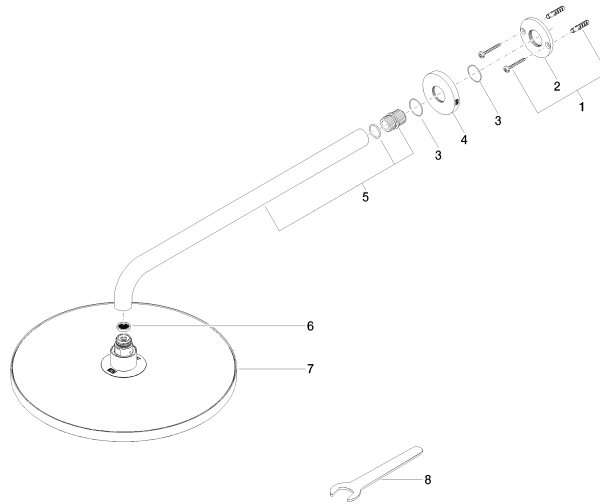

Rain shower with wall fixing FlowReduce 300 mm - Light Gold

TARA

28 678 970

Fits: TARA, LISSÉ, VAIA, META

- 450mm projection
- rain shower Ø 300 mm
- PURE RAIN, max. flow rate 9 l/min (at 3 bar)
- Function from: 7 l/min
- rosette Ø 60 mm
- 1/2" connection
- with anti-scale system
- quick clearing
- This product can help a building meet the requirements of Green Building Rating Systems, e.g. LEED®, BREEAM®, DGNB

28 678 970

mm [inches]

Flow rate chart

Codes & Standards

DIN 4109

ISO 3822

Ü-Zeichen

Rain shower with wall fixing FlowReduce 300 mm - Light Gold

TARA

28 678 970

Certificates

LGA_29

28 678 970

Parts for other
finishes can be found
here: [Chrome](#)

Spare parts list