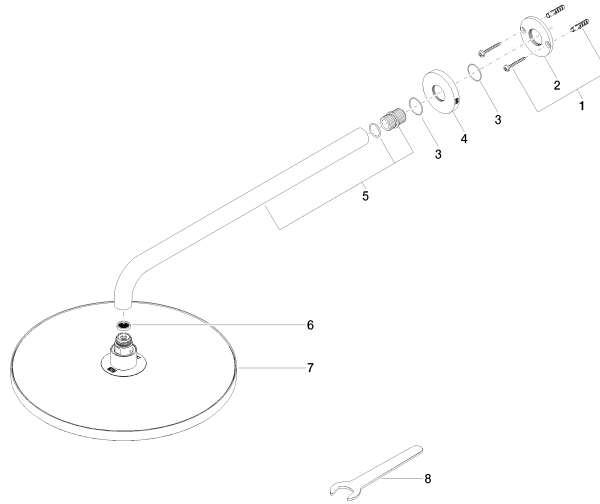

Rain shower with wall fixing FlowReduce 300 mm - Brushed Durabronze (23kt Gold)

TARA

28 678 970

- 450mm projection
- rain shower Ø 300 mm
- PURE RAIN, max. flow rate 9 l/min (at 3 bar)
- Function from: 7 l/min
- rosette Ø 60 mm
- 1/2" connection
- with anti-scale system
- quick clearing
- This product can help a building meet the requirements of Green Building Rating Systems, e.g. LEED®, BREEAM®, DGNB

Rain shower with wall fixing FlowReduce 300 mm - Brushed Durabronz (23kt Gold)

TARA

28 678 970
Certificates

LGA_29

Rain shower with wall fixing FlowReduce 300 mm - Brushed Durabross (23kt Gold)

TARA

28 678 970

Product version from 4/1/2024

Parts for other finishes can be found here: [Chrome](#)

Rain shower with wall fixing FlowReduce 300 mm - Brushed Durabronz (23kt Gold)

TARA

28 678 970

Spare parts list

Product version from 4/1/2024

No.	Item Number	Name	Quantity used	Delivery time
	04 30 31 032 00 90	fixing set	9	2