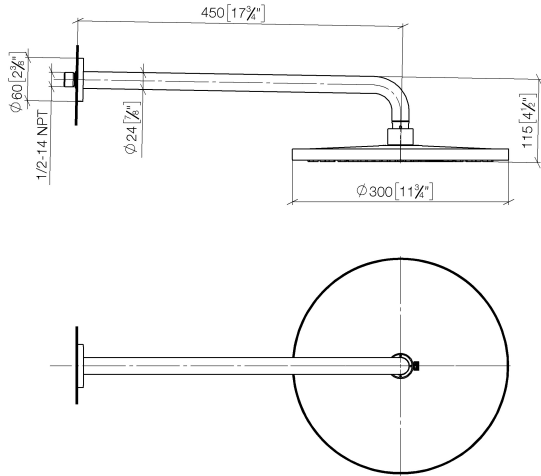

Rain shower with wall fixing FlowReduce 300 mm - Brushed Durabronze (23kt Gold)

TARA

28 678 970

- 450mm projection
- rain shower Ø 300 mm
- PURE RAIN, max. flow rate 9 l/min (at 3 bar)
- Function from: 7 l/min
- rosette Ø 60 mm
- 1/2" connection
- with anti-scale system
- quick clearing
- This product can help a building meet the requirements of Green Building Rating Systems, e.g. LEED®, BREEAM®, DGNB

Fits: TARA, LISSÉ, VAIA, META

	Brushed Durabronze (23kt Gold)	28 678 970-28
	Chrome	28 678 970-00
	Brushed Platinum	28 678 970-06
	Platinum	28 678 970-08
	Dark Chrome	28 678 970-19
	Light Gold	28 678 970-26
	Brushed Light Gold	28 678 970-27
	Matte Black	28 678 970-33
	Brushed Bronze	28 678 970-42
	Brushed Champagne (22kt Gold)	28 678 970-46
	Champagne (22kt Gold)	28 678 970-47
	Brushed Chrome	28 678 970-93
	Brushed Dark Platinum	28 678 970-99

Rain shower with wall fixing FlowReduce 300 mm - Brushed Durabronz (23kt Gold)

TARA

28 678 970
mm [inches]

Flow rate chart

Codes & Standards

DIN 4109

ISO 3822

Ü-Zeichen

Rain shower with wall fixing FlowReduce 300 mm - Brushed Durabronz (23kt Gold)

TARA

28 678 970
Certificates

LGA_29

Rain shower with wall fixing FlowReduce 300 mm - Brushed Durabross (23kt Gold)

TARA

28 678 970