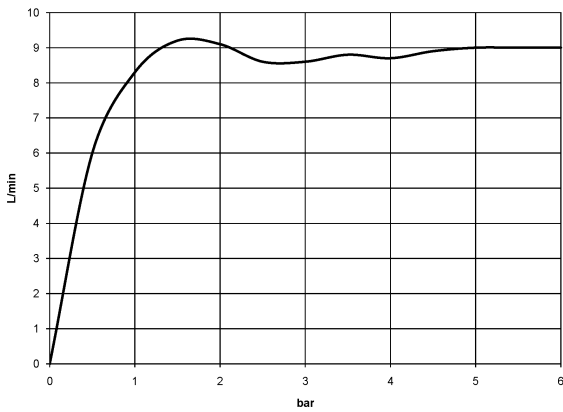

Rain shower with wall fixing FlowReduce 300 mm - Matte Black

TARA

28 678 970

Fits: TARA, LISSÉ, VAIA, META

- 450mm projection
- rain shower Ø 300 mm
- PURE RAIN, max. flow rate 9 l/min (at 3 bar)
- Function from: 7 l/min
- rosette Ø 60 mm
- 1/2" connection
- with anti-scale system
- quick clearing
- This product can help a building meet the requirements of Green Building Rating Systems, e.g. LEED®, BREEAM®, DGNB

	Matte Black	28 678 970-33
	Chrome	28 678 970-00
	Brushed Platinum	28 678 970-06
	Platinum	28 678 970-08
	Dark Chrome	28 678 970-19
	Light Gold	28 678 970-26
	Brushed Light Gold	28 678 970-27
	Brushed Durabronze (23kt Gold)	28 678 970-28
	Brushed Bronze	28 678 970-42
	Brushed Champagne (22kt Gold)	28 678 970-46
	Champagne (22kt Gold)	28 678 970-47
	Brushed Chrome	28 678 970-93
	Brushed Dark Platinum	28 678 970-99

28 678 970

mm [inches]

Flow rate chart

Codes & Standards

DIN 4109

ISO 3822

Ü-Zeichen

Rain shower with wall fixing FlowReduce 300 mm - Matte Black