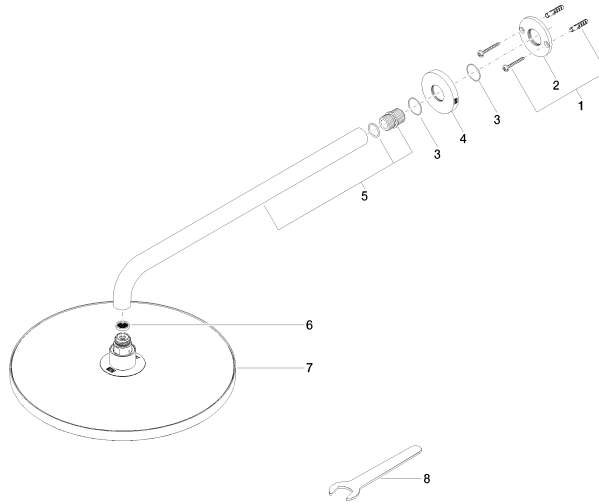

Rain shower with wall fixing FlowReduce 300 mm - Matte Black

TARA

28 678 970

Fits: TARA, LISSÉ, VAIA, META

- 450mm projection
- rain shower Ø 300 mm
- PURE RAIN, max. flow rate 9 l/min (at 3 bar)
- Function from: 7 l/min
- rosette Ø 60 mm
- 1/2" connection
- with anti-scale system
- quick clearing
- This product can help a building meet the requirements of Green Building Rating Systems, e.g. LEED®, BREEAM®, DGNB

28 678 970

mm [inches]

Flow rate chart

Codes & Standards

DIN 4109

ISO 3822

Ü-Zeichen

Rain shower with wall fixing FlowReduce 300 mm - Matte Black

TARA

28 678 970

Certificates

LGA_29

28 678 970

Product version from 4/1/2024

Parts for other
finishes can be found
here: [Chrome](#)

Rain shower with wall fixing FlowReduce 300 mm - Matte Black

TARA

28 678 970

Spare parts list

Product version from 4/1/2024

No.	Item Number	Name	Quantity used	Delivery time
	04 30 31 032 00 90	fixing set	9	2