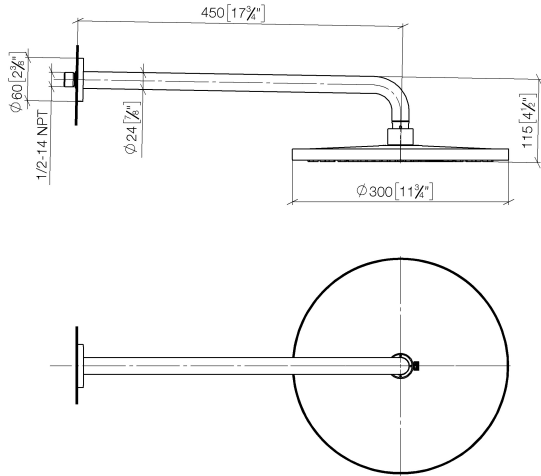

Rain shower with wall fixing FlowReduce 300 mm - Matte Black

TARA

28 678 970

Fits: TARA, LISSÉ, VAIA, META

- 450mm projection
- rain shower Ø 300 mm
- PURE RAIN, max. flow rate 9 l/min (at 3 bar)
- Function from: 7 l/min
- rosette Ø 60 mm
- 1/2" connection
- with anti-scale system
- quick clearing
- This product can help a building meet the requirements of Green Building Rating Systems, e.g. LEED®, BREEAM®, DGNB

28 678 970

mm [inches]

Flow rate chart

Codes & Standards

DIN 4109

ISO 3822

Ü-Zeichen

Rain shower with wall fixing FlowReduce 300 mm - Matte Black

TARA

28 678 970

Certificates

LGA_29

28 678 970

Product version from 4/1/2024

Parts for other
finishes can be found
here: [Chrome](#)

Rain shower with wall fixing FlowReduce 300 mm - Matte Black

TARA

28 678 970

Spare parts list

Product version from 4/1/2024

No.	Item Number	Name	Quantity used	Delivery time
	04 30 31 032 00 90	fixing set	9	2