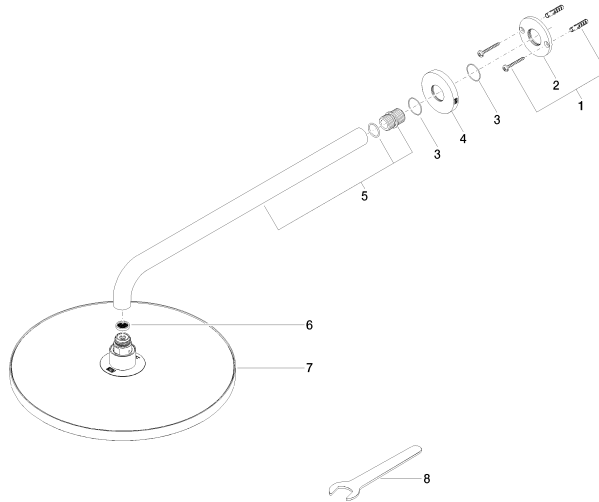

28 678 970

Fits: TARA, LISSÉ, VAIA, META

- 450mm projection
- rain shower Ø 300 mm
- PURE RAIN, max. flow rate 9 l/min (at 3 bar)
- Function from: 7 l/min
- rosette Ø 60 mm
- 1/2" connection
- with anti-scale system
- quick clearing
- This product can help a building meet the requirements of Green Building Rating Systems, e.g. LEED®, BREEAM®, DGNB

## Rain shower with wall fixing FlowReduce 300 mm - Brushed Bronze

---

TARA

28 678 970

Certificates

---

LGA\_29

28 678 970

**Product version from 4/1/2024**

Parts for other  
finishes can be found  
here: [Chrome](#)

Rain shower with wall fixing FlowReduce 300 mm - Brushed Bronze

TARA

28 678 970

**Spare parts list**

**Product version from 4/1/2024**