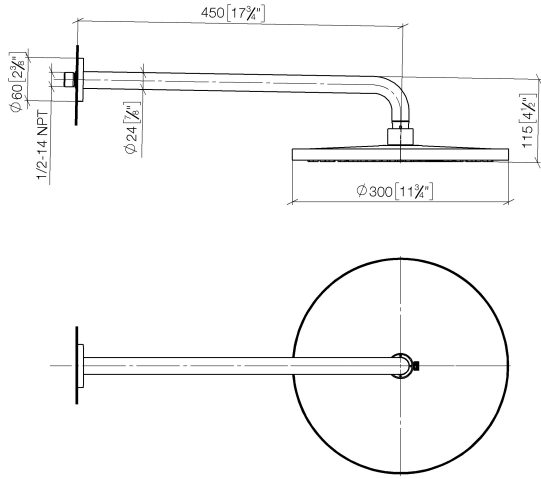

28 678 970

Fits: TARA, LISSÉ, VAIA, META

- 450mm projection
- rain shower Ø 300 mm
- PURE RAIN, max. flow rate 9 l/min (at 3 bar)
- Function from: 7 l/min
- rosette Ø 60 mm
- 1/2" connection
- with anti-scale system
- quick clearing
- This product can help a building meet the requirements of Green Building Rating Systems, e.g. LEED®, BREEAM®, DGNB

28 678 970

mm [inches]

Flow rate chart

Codes & Standards

DIN 4109

ISO 3822

Ü-Zeichen

## Rain shower with wall fixing FlowReduce 300 mm - Brushed Bronze

---

TARA

28 678 970

Certificates

---

LGA\_29

28 678 970