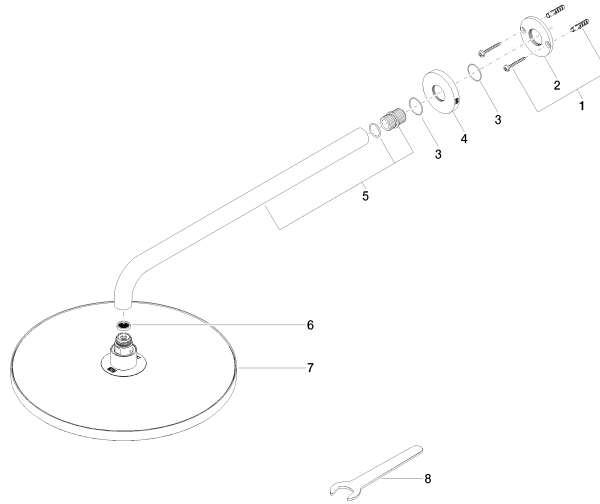

Rain shower with wall fixing FlowReduce 300 mm - Brushed Champagne (22kt Gold)

TARA

28 678 970

- 450mm projection
- rain shower Ø 300 mm
- PURE RAIN, max. flow rate 9 l/min (at 3 bar)
- Function from: 7 l/min
- rosette Ø 60 mm
- 1/2" connection
- with anti-scale system
- quick clearing
- This product can help a building meet the requirements of Green Building Rating Systems, e.g. LEED®, BREEAM®, DGNB

Rain shower with wall fixing FlowReduce 300 mm - Brushed Champagne (22kt Gold)

TARA

28 678 970
Certificates

LGA_29

Rain shower with wall fixing FlowReduce 300 mm - Brushed Champagne (22kt Gold)

TARA

28 678 970

Product version from 4/1/2024

Parts for other finishes can be found here: [Chrome](#)

Rain shower with wall fixing FlowReduce 300 mm - Brushed Champagne (22kt Gold)

TARA

28 678 970

Spare parts list

Product version from 4/1/2024

No.	Item Number	Name	Quantity used	Delivery time
	04 30 31 032 00 90	fixing set	9	2