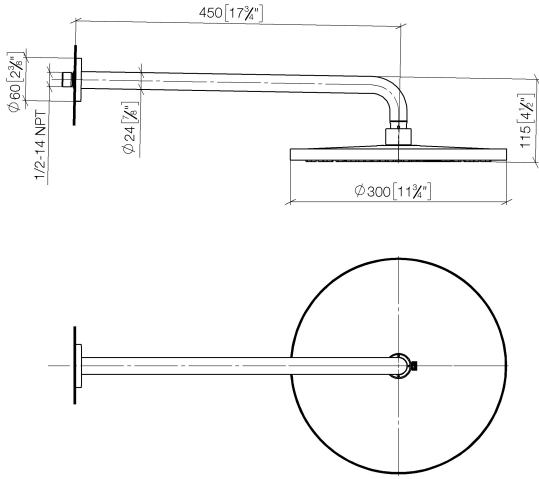

Rain shower with wall fixing FlowReduce 300 mm - Brushed Champagne (22kt Gold)

TARA

28 678 970

- 450mm projection
- rain shower Ø 300 mm
- PURE RAIN, max. flow rate 9 l/min (at 3 bar)
- Function from: 7 l/min
- rosette Ø 60 mm
- 1/2" connection
- with anti-scale system
- quick clearing
- This product can help a building meet the requirements of Green Building Rating Systems, e.g. LEED®, BREEAM®, DGNB

Rain shower with wall fixing FlowReduce 300 mm - Brushed Champagne (22kt Gold)

TARA

28 678 970
mm [inches]

Flow rate chart

Codes & Standards

DIN 4109

ISO 3822

Ü-Zeichen

Rain shower with wall fixing FlowReduce 300 mm - Brushed Champagne (22kt Gold)

TARA

28 678 970
Certificates

LGA_29

Rain shower with wall fixing FlowReduce 300 mm - Brushed Champagne (22kt Gold)

TARA

28 678 970

No.	Item Number	Name	Quantity used	Delivery time
	04 30 31 032 00 90	fixing set	9	2