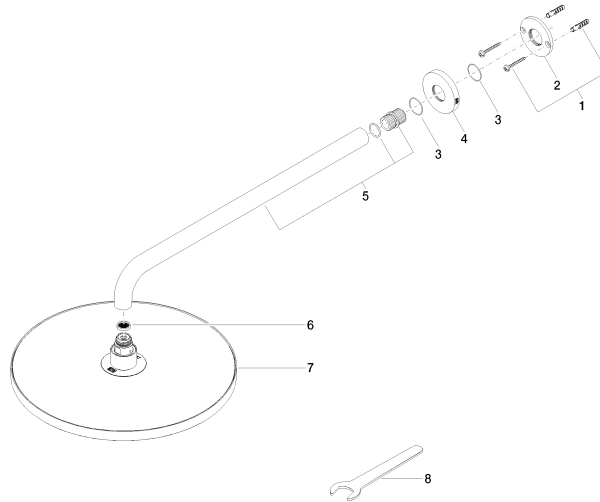

Rain shower with wall fixing FlowReduce 300 mm - Champagne (22kt Gold)

TARA

28 678 970

Fits: TARA, LISSÉ, VAIA, META

- 450mm projection
- rain shower Ø 300 mm
- PURE RAIN, max. flow rate 9 l/min (at 3 bar)
- Function from: 7 l/min
- rosette Ø 60 mm
- 1/2" connection
- with anti-scale system
- quick clearing
- This product can help a building meet the requirements of Green Building Rating Systems, e.g. LEED®, BREEAM®, DGNB

28 678 970

mm [inches]

Flow rate chart

Codes & Standards

DIN 4109

ISO 3822

Ü-Zeichen

Rain shower with wall fixing FlowReduce 300 mm - Champagne (22kt Gold)

TARA

28 678 970

Certificates

LGA_29

28 678 970

Product version from 4/1/2024

Parts for other
finishes can be found
here: [Chrome](#)

Rain shower with wall fixing FlowReduce 300 mm - Champagne (22kt Gold)

TARA

28 678 970

Spare parts list

Product version from 4/1/2024

No.	Item Number	Name	Quantity used	Delivery time
	04 30 31 032 00 90	fixing set	9	2