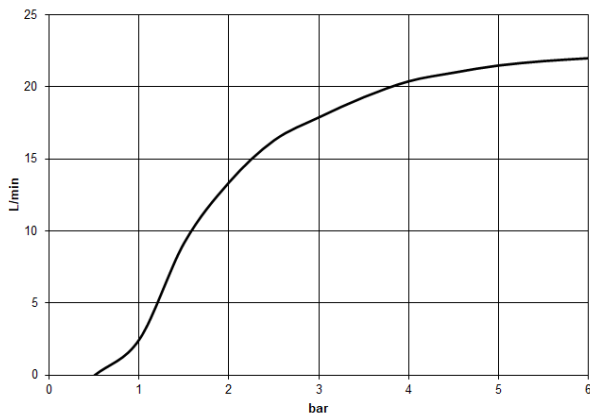

**Rain shower with ceiling fixing 400 mm - Chrome**

TARA

28 699 970

Fits: TARA, LISSÉ, VAIA, META

- rain shower Ø 400 mm
- PURE RAIN, max. flow rate 20 l/min (at 3 bar)
- Max. flow rate 20 l/min (at 3 bar)
- Function from: 12 l/min
- rosette Ø 60 mm optional
- 1/2" connection
- with anti-scale system
- quick clearing
- WRAS 2212012

**Recommended miscellaneous**

- Concealed wall elbow -** 35 085 970 90
- max. recess depth 163 mm
  - min. recess depth 90 mm

28 699 970

mm [inches]

Flow rate chart

Codes & Standards

DIN 4109

EN 1112