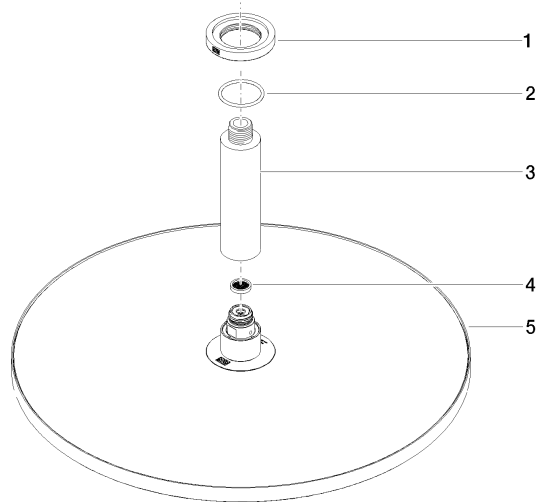

**Rain shower with ceiling fixing 400 mm - Chrome**

TARA

28 699 970

Fits: TARA, LISSÉ, VAIA, META

- rain shower Ø 400 mm
- PURE RAIN, max. flow rate 20 l/min (at 3 bar)
- Max. flow rate 20 l/min (at 3 bar)
- Function from: 12 l/min
- rosette Ø 60 mm optional
- 1/2" connection
- with anti-scale system
- quick clearing
- WRAS 2212012

## Rain shower with ceiling fixing 400 mm - Chrome

---

TARA

28 699 970

## Rain shower with ceiling fixing 400 mm - Chrome

TARA

28 699 970

### Spare parts list