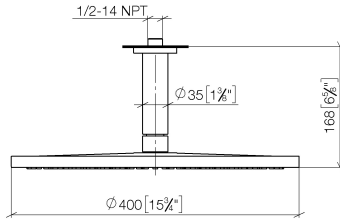

**Rain shower with ceiling fixing 400 mm - Chrome**

TARA

28 699 970

Fits: TARA, LISSÉ, VAIA, META

- rain shower Ø 400 mm
- PURE RAIN, max. flow rate 20 l/min (at 3 bar)
- Max. flow rate 20 l/min (at 3 bar)
- Function from: 12 l/min
- rosette Ø 60 mm optional
- 1/2" connection
- with anti-scale system
- quick clearing
- WRAS 2212012

**Recommended miscellaneous**

- Concealed wall elbow -** 35 085 970 90
- max. recess depth 163 mm
  - min. recess depth 90 mm

28 699 970

mm [inches]

Flow rate chart

Codes & Standards

DIN 4109

EN 1112