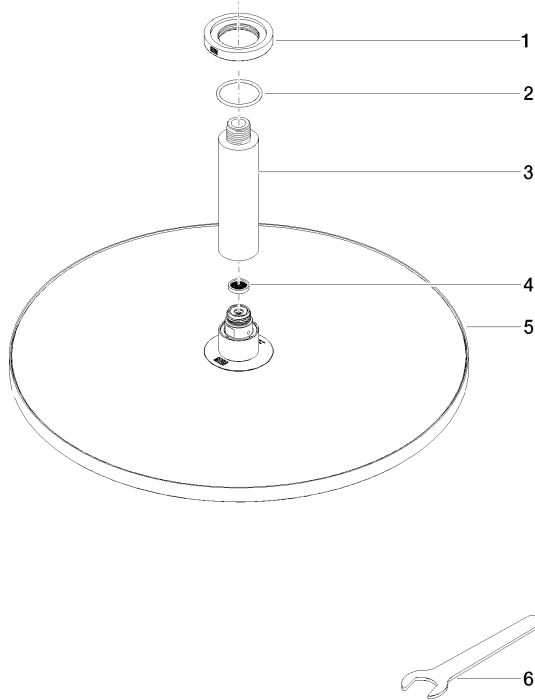

Rain shower with ceiling fixing 400 mm - Platinum

TARA

28 699 970

Fits: TARA, LISSÉ, VAIA, META

- rain shower Ø 400 mm
- PURE RAIN, max. flow rate 20 l/min (at 3 bar)
- Max. flow rate 20 l/min (at 3 bar)
- Function from: 12 l/min
- rosette Ø 60 mm optional
- 1/2" connection
- with anti-scale system
- quick clearing
- WRAS 2212012

Recommended miscellaneous

- Concealed wall elbow -** 35 085 970 90
- max. recess depth 163 mm
 - min. recess depth 90 mm

28 699 970

mm [inches]

Flow rate chart

Codes & Standards

DIN 4109

EN 1112

ISO 3822

Scottish Water
Byelaws

UK Water Supply
Regulations

Ü-Zeichen

Rain shower with ceiling fixing 400 mm - Platinum

TARA

28 699 970

Certificates

DVGW_DW-
6517DN0

LGA_29

WRAS_2212

28 699 970

Product version from 3/13/2017

Rain shower with ceiling fixing 400 mm - Platinum

TARA

28 699 970