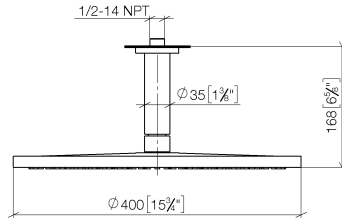

Rain shower with ceiling fixing 400 mm - Dark Chrome

TARA

28 699 970

Fits: TARA, LISSÉ, VAIA, META

- rain shower Ø 400 mm
- PURE RAIN, max. flow rate 20 l/min (at 3 bar)
- Max. flow rate 20 l/min (at 3 bar)
- Function from: 12 l/min
- rosette Ø 60 mm optional
- 1/2" connection
- with anti-scale system
- quick clearing
- WRAS 2212012

Recommended miscellaneous

Concealed wall elbow -

35 085 970 90

- max. recess depth 163 mm
- min. recess depth 90 mm

28 699 970

mm [inches]

Flow rate chart

Codes & Standards