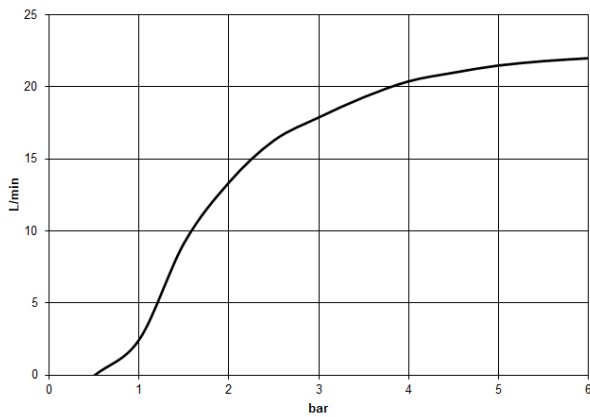

Rain shower with ceiling fixing 400 mm - Dark Chrome

TARA

28 699 970

Fits: TARA, LISSÉ, VAIA, META

- rain shower Ø 400 mm
- PURE RAIN, max. flow rate 20 l/min (at 3 bar)
- Max. flow rate 20 l/min (at 3 bar)
- Function from: 12 l/min
- rosette Ø 60 mm optional
- 1/2" connection
- with anti-scale system
- quick clearing
- WRAS 2212012

Recommended miscellaneous

Concealed wall elbow -

35 085 970 90

- max. recess depth 163 mm
- min. recess depth 90 mm

28 699 970

mm [inches]

Flow rate chart

Codes & Standards