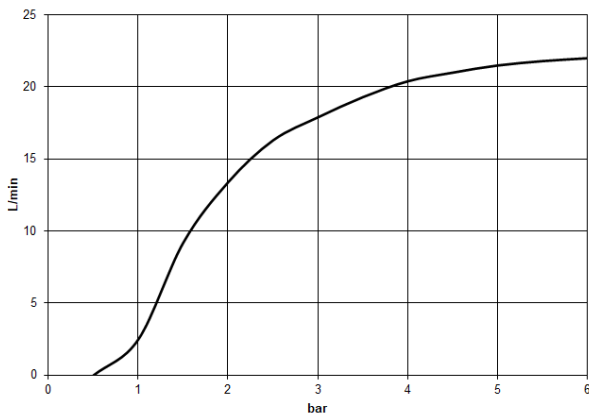

**Rain shower with ceiling fixing 400 mm - Light Gold**

TARA

28 699 970

Fits: TARA, LISSÉ, VAIA, META

- rain shower Ø 400 mm
- PURE RAIN, max. flow rate 20 l/min (at 3 bar)
- Max. flow rate 20 l/min (at 3 bar)
- Function from: 12 l/min
- rosette Ø 60 mm optional
- 1/2" connection
- with anti-scale system
- quick clearing
- WRAS 2212012

**Recommended miscellaneous**

- Concealed wall elbow -** 35 085 970 90
- min. recess depth 90 mm
  - max. recess depth 163 mm

28 699 970

mm [inches]

Flow rate chart

Codes & Standards

DIN 4109

EN 1112