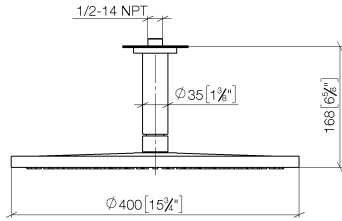

**Rain shower with ceiling fixing 400 mm - Light Gold**

TARA

28 699 970

Fits: TARA, LISSÉ, VAIA, META

- rain shower Ø 400 mm
- PURE RAIN, max. flow rate 20 l/min (at 3 bar)
- Max. flow rate 20 l/min (at 3 bar)
- Function from: 12 l/min
- rosette Ø 60 mm optional
- 1/2" connection
- with anti-scale system
- quick clearing
- WRAS 2212012

Product change as of 1st April 2024: max. flow 20l/min

	Light Gold	28 699 970-26
	Chrome	28 699 970-00
	Brushed Platinum	28 699 970-06
	Platinum	28 699 970-08
	Dark Chrome	28 699 970-19
	Brushed Light Gold	28 699 970-27
	Brushed Durabronze (23kt Gold)	28 699 970-28
	Matte Black	28 699 970-33
	Brushed Bronze	28 699 970-42
	Brushed Champagne (22kt Gold)	28 699 970-46
	Champagne (22kt Gold)	28 699 970-47
	Brushed Chrome	28 699 970-93
	Brushed Dark Platinum	28 699 970-99

**Recommended miscellaneous**

- Concealed wall elbow -** 35 085 970 90
- min. recess depth 90 mm
  - max. recess depth 163 mm

28 699 970

mm [inches]

Flow rate chart

Codes & Standards

DIN 4109

EN 1112