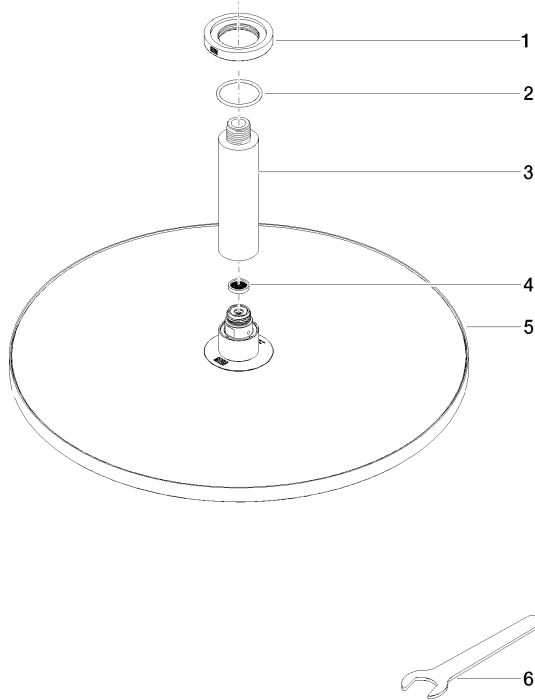

**Rain shower with ceiling fixing 400 mm - Light Gold**

TARA

28 699 970

Fits: TARA, LISSÉ, VAIA, META

- rain shower Ø 400 mm
- PURE RAIN, max. flow rate 20 l/min (at 3 bar)
- Max. flow rate 20 l/min (at 3 bar)
- Function from: 12 l/min
- rosette Ø 60 mm optional
- 1/2" connection
- with anti-scale system
- quick clearing
- WRAS 2212012

**Recommended miscellaneous**

- Concealed wall elbow -** 35 085 970 90
- min. recess depth 90 mm
  - max. recess depth 163 mm

28 699 970

mm [inches]

Flow rate chart

Codes & Standards

DIN 4109

EN 1112

### Certificates

---

DVGW\_DW-  
6517DN0

LGA\_29

WRAS\_2212

28 699 970

Product version from 3/13/2017

Rain shower with ceiling fixing 400 mm - Light Gold

TARA

28 699 970

**Spare parts list**

**Product version from 3/13/2017**

No.	Item Number	Name	Quantity used	Delivery time
	09 27 22 040-26	rosette	6	60