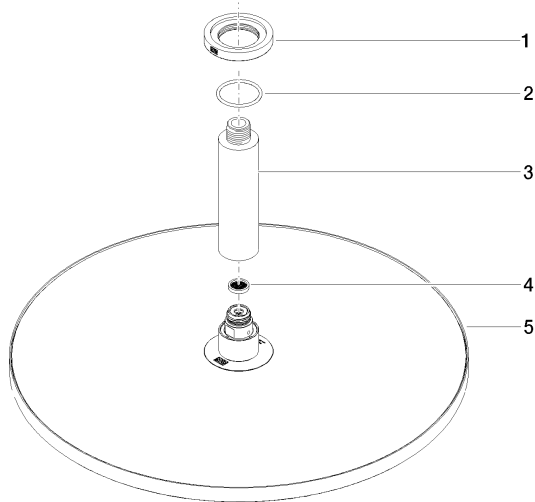

**Rain shower with ceiling fixing 400 mm - Brushed Light Gold**

TARA

28 699 970

Fits: TARA, LISSÉ, VAIA, META

- rain shower Ø 400 mm
- PURE RAIN, max. flow rate 20 l/min (at 3 bar)
- Max. flow rate 20 l/min (at 3 bar)
- Function from: 12 l/min
- rosette Ø 60 mm optional
- 1/2" connection
- with anti-scale system
- quick clearing
- WRAS 2212012

**Recommended miscellaneous**

**Concealed wall elbow -**

35 085 970 90

- min. recess depth 90 mm
- max. recess depth 163 mm

28 699 970

mm [inches]

Flow rate chart

Codes & Standards

28 699 970

Certificates

DVGW\_DW-  
6517DN0

LGA\_29

WRAS\_2212

28 699 970

Product version from 3/13/2017

Rain shower with ceiling fixing 400 mm - Brushed Light Gold

TARA

28 699 970

**Spare parts list**

**Product version from 3/13/2017**

No.	Item Number	Name	Quantity used	Delivery time
	09 27 22 040-27	rosette	6	60