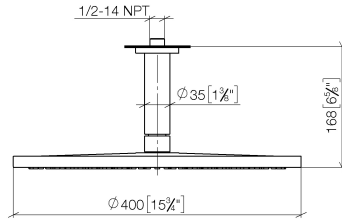

**Rain shower with ceiling fixing 400 mm - Brushed Light Gold**

TARA

28 699 970

Fits: TARA, LISSÉ, VAIA, META

- rain shower Ø 400 mm
- PURE RAIN, max. flow rate 20 l/min (at 3 bar)
- Max. flow rate 20 l/min (at 3 bar)
- Function from: 12 l/min
- rosette Ø 60 mm optional
- 1/2" connection
- with anti-scale system
- quick clearing
- WRAS 2212012

**Recommended miscellaneous**

**Concealed wall elbow -**

35 085 970 90

- min. recess depth 90 mm
- max. recess depth 163 mm

28 699 970

mm [inches]

Flow rate chart

Codes & Standards