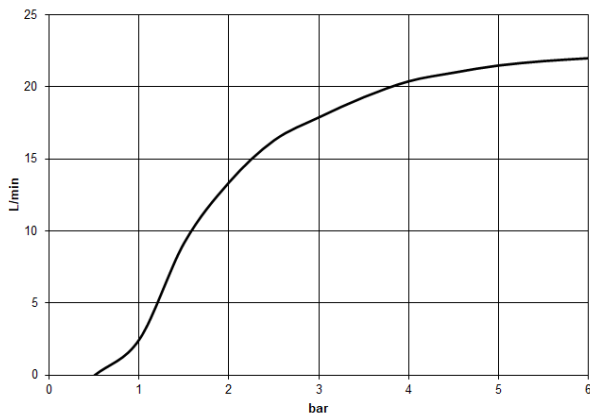

**Rain shower with ceiling fixing 400 mm - Brushed Light Gold**

TARA

28 699 970

Fits: TARA, LISSÉ, VAIA, META

- rain shower Ø 400 mm
- PURE RAIN, max. flow rate 20 l/min (at 3 bar)
- Max. flow rate 20 l/min (at 3 bar)
- Function from: 12 l/min
- rosette Ø 60 mm optional
- 1/2" connection
- with anti-scale system
- quick clearing
- WRAS 2212012

**Recommended miscellaneous**

**Concealed wall elbow -**

35 085 970 90

- min. recess depth 90 mm
- max. recess depth 163 mm

28 699 970

mm [inches]

Flow rate chart

Codes & Standards