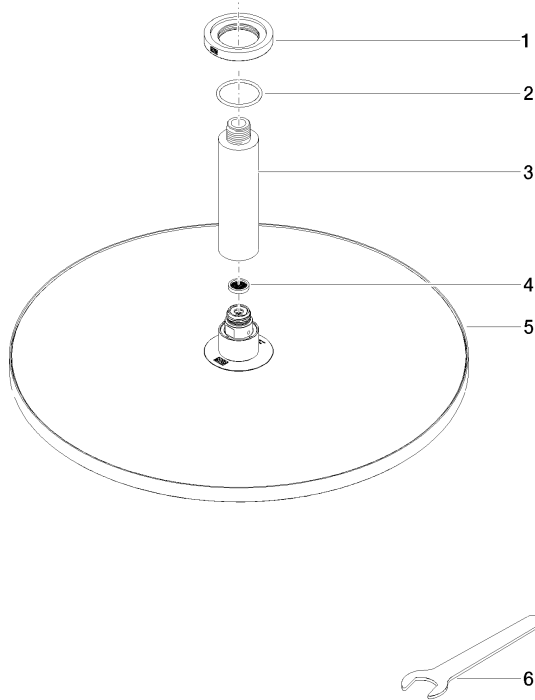

28 699 970

Product version from 3/13/2017