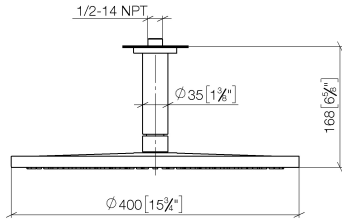

**Rain shower with ceiling fixing 400 mm - Brushed Durabronze (23kt Gold)**

TARA

28 699 970

Fits: TARA, LISSÉ, VAIA, META

- rain shower Ø 400 mm
- PURE RAIN, max. flow rate 20 l/min (at 3 bar)
- Max. flow rate 20 l/min (at 3 bar)
- Function from: 12 l/min
- rosette Ø 60 mm optional
- 1/2" connection
- with anti-scale system
- quick clearing
- WRAS 2212012

**Recommended miscellaneous**

**Concealed wall elbow -**

35 085 970 90

- max. recess depth 163 mm
- min. recess depth 90 mm

28 699 970

mm [inches]

Flow rate chart

Codes & Standards