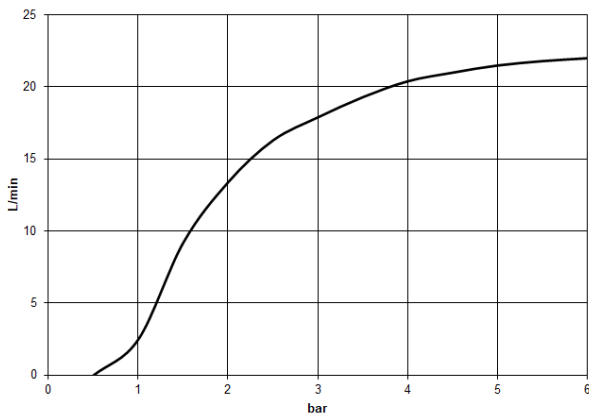

**Rain shower with ceiling fixing 400 mm - Brushed Durabronze (23kt Gold)**

TARA

28 699 970

Fits: TARA, LISSÉ, VAIA, META

- rain shower Ø 400 mm
- PURE RAIN, max. flow rate 20 l/min (at 3 bar)
- Max. flow rate 20 l/min (at 3 bar)
- Function from: 12 l/min
- rosette Ø 60 mm optional
- 1/2" connection
- with anti-scale system
- quick clearing
- WRAS 2212012

**Recommended miscellaneous**

**Concealed wall elbow -**

35 085 970 90

- max. recess depth 163 mm
- min. recess depth 90 mm

28 699 970

mm [inches]

Flow rate chart

Codes & Standards