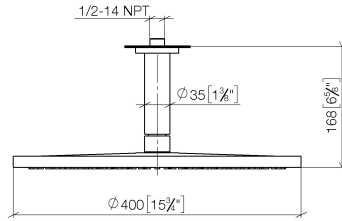

**Rain shower with ceiling fixing 400 mm - Matte Black**

TARA

28 699 970

Fits: TARA, LISSÉ, VAIA, META

- rain shower Ø 400 mm
- PURE RAIN, max. flow rate 20 l/min (at 3 bar)
- Max. flow rate 20 l/min (at 3 bar)
- Function from: 12 l/min
- rosette Ø 60 mm optional
- 1/2" connection
- with anti-scale system
- quick clearing
- WRAS 2212012

**Recommended miscellaneous**

**Concealed wall elbow -**

35 085 970 90

- max. recess depth 163 mm
- min. recess depth 90 mm

28 699 970

mm [inches]

Flow rate chart

Codes & Standards