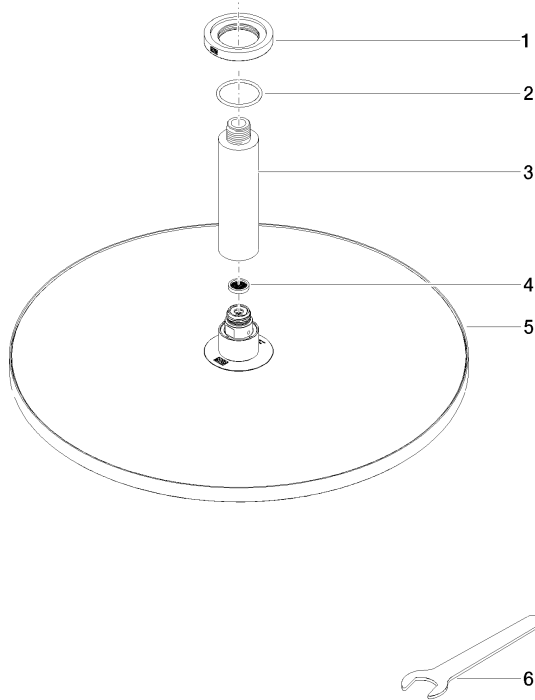

**Rain shower with ceiling fixing 400 mm - Matte Black**

TARA

28 699 970

Fits: TARA, LISSÉ, VAIA, META

- rain shower Ø 400 mm
- PURE RAIN, max. flow rate 20 l/min (at 3 bar)
- Max. flow rate 20 l/min (at 3 bar)
- Function from: 12 l/min
- rosette Ø 60 mm optional
- 1/2" connection
- with anti-scale system
- quick clearing
- WRAS 2212012

**Recommended miscellaneous**

**Concealed wall elbow -**

35 085 970 90

- max. recess depth 163 mm
- min. recess depth 90 mm

28 699 970

mm [inches]

Flow rate chart

Codes & Standards

### Certificates

---

DVGW\_DW-  
6517DN0

LGA\_29

WRAS\_2212

28 699 970

Product version from 3/13/2017

Rain shower with ceiling fixing 400 mm - Matte Black

TARA

28 699 970

**Spare parts list**

**Product version from 3/13/2017**

No.	Item Number	Name	Quantity used	Delivery time
	09 27 22 040-33	rosette	6	30