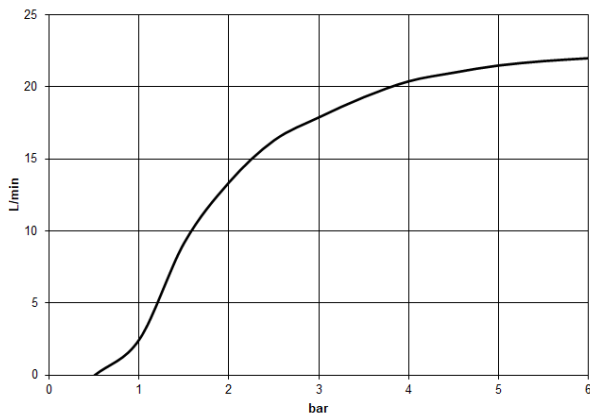

**Rain shower with ceiling fixing 400 mm - Matte Black**

TARA

28 699 970

Fits: TARA, LISSÉ, VAIA, META

- rain shower Ø 400 mm
- PURE RAIN, max. flow rate 20 l/min (at 3 bar)
- Max. flow rate 20 l/min (at 3 bar)
- Function from: 12 l/min
- rosette Ø 60 mm optional
- 1/2" connection
- with anti-scale system
- quick clearing
- WRAS 2212012

**Recommended miscellaneous**

**Concealed wall elbow -**

35 085 970 90

- max. recess depth 163 mm
- min. recess depth 90 mm

28 699 970

mm [inches]

Flow rate chart

Codes & Standards