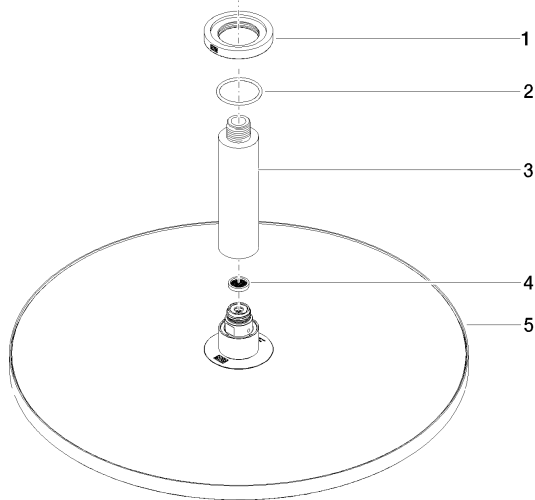

Rain shower with ceiling fixing 400 mm - Brushed Bronze

TARA

28 699 970

Fits: TARA, LISSÉ, VAIA, META

- rain shower Ø 400 mm
- PURE RAIN, max. flow rate 20 l/min (at 3 bar)
- Max. flow rate 20 l/min (at 3 bar)
- Function from: 12 l/min
- rosette Ø 60 mm optional
- 1/2" connection
- with anti-scale system
- quick clearing
- WRAS 2212012

Recommended miscellaneous

Concealed wall elbow -

35 085 970 90

- min. recess depth 90 mm
- max. recess depth 163 mm

28 699 970

mm [inches]

Flow rate chart

Codes & Standards

28 699 970

Certificates

DVGW_DW-
6517DN0

LGA_29

WRAS_2212

28 699 970

Product version from 3/13/2017

Rain shower with ceiling fixing 400 mm - Brushed Bronze

TARA

28 699 970

Spare parts list

Product version from 3/13/2017

| No. | Item Number | Name | Quantity used | Delivery time |
|-----|-----------------|---------|---------------|---------------|
| | 09 27 22 040-42 | rosette | 6 | 30 |