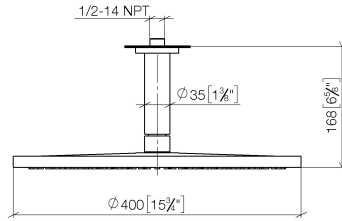

Rain shower with ceiling fixing 400 mm - Brushed Bronze

TARA

28 699 970

Fits: TARA, LISSÉ, VAIA, META

- rain shower Ø 400 mm
- PURE RAIN, max. flow rate 20 l/min (at 3 bar)
- Max. flow rate 20 l/min (at 3 bar)
- Function from: 12 l/min
- rosette Ø 60 mm optional
- 1/2" connection
- with anti-scale system
- quick clearing
- WRAS 2212012

Recommended miscellaneous

Concealed wall elbow -

35 085 970 90

- min. recess depth 90 mm
- max. recess depth 163 mm

28 699 970

mm [inches]

Flow rate chart

Codes & Standards