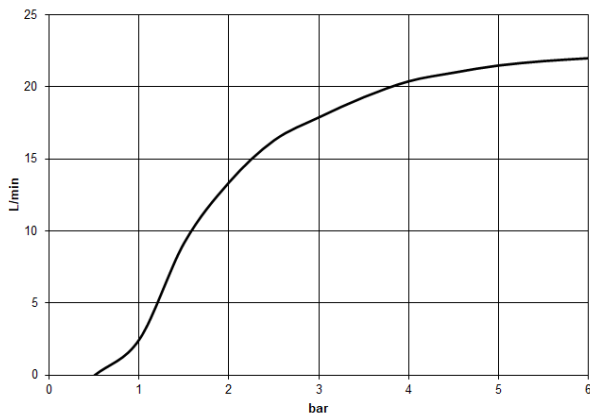

Rain shower with ceiling fixing 400 mm - Brushed Bronze

TARA

28 699 970

Fits: TARA, LISSÉ, VAIA, META

- rain shower Ø 400 mm
- PURE RAIN, max. flow rate 20 l/min (at 3 bar)
- Max. flow rate 20 l/min (at 3 bar)
- Function from: 12 l/min
- rosette Ø 60 mm optional
- 1/2" connection
- with anti-scale system
- quick clearing
- WRAS 2212012

Recommended miscellaneous

Concealed wall elbow -

35 085 970 90

- min. recess depth 90 mm
- max. recess depth 163 mm

28 699 970

mm [inches]

Flow rate chart

Codes & Standards