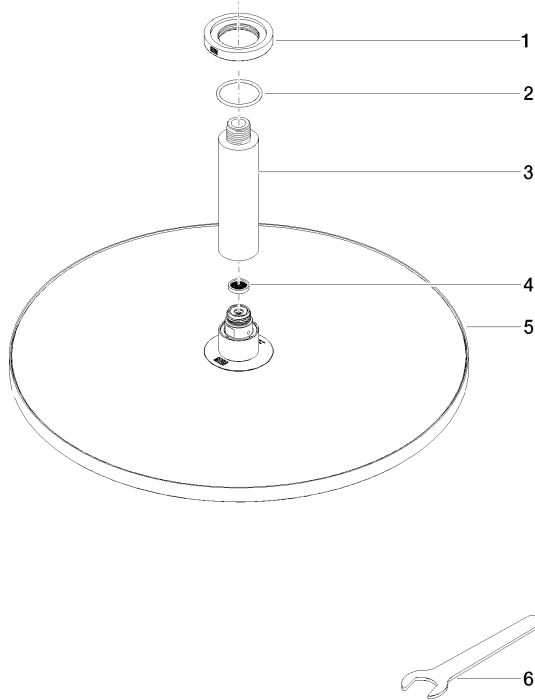

Rain shower with ceiling fixing 400 mm - Brushed Champagne (22kt Gold)

TARA

28 699 970

Fits: TARA, LISSÉ, VAIA, META

- rain shower Ø 400 mm
- PURE RAIN, max. flow rate 20 l/min (at 3 bar)
- Max. flow rate 20 l/min (at 3 bar)
- Function from: 12 l/min
- rosette Ø 60 mm optional
- 1/2" connection
- with anti-scale system
- quick clearing
- WRAS 2212012

Recommended miscellaneous

- Concealed wall elbow -** 35 085 970 90
- max. recess depth 163 mm
 - min. recess depth 90 mm

28 699 970

mm [inches]

Flow rate chart

Codes & Standards

DIN 4109

EN 1112

ISO 3822

Scottish Water
Byelaws

UK Water Supply
Regulations

Ü-Zeichen

Rain shower with ceiling fixing 400 mm - Brushed Champagne (22kt Gold)

TARA

28 699 970

Certificates

DVGW_DW-
6517DN0

LGA_29

WRAS_2212

28 699 970

Product version from 3/13/2017

Rain shower with ceiling fixing 400 mm - Brushed Champagne (22kt Gold)

TARA

28 699 970