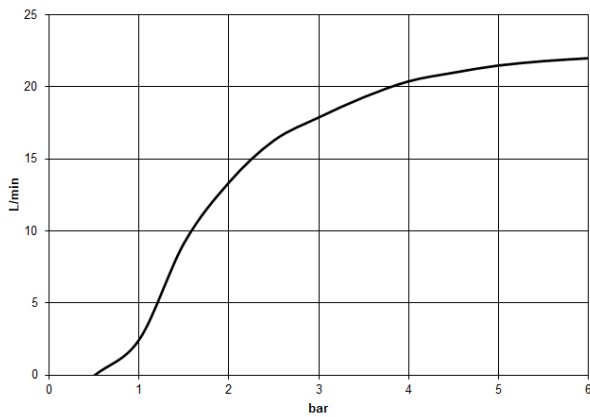

Rain shower with ceiling fixing 400 mm - Brushed Champagne (22kt Gold)

TARA

28 699 970

Fits: TARA, LISSÉ, VAIA, META

- rain shower Ø 400 mm
- PURE RAIN, max. flow rate 20 l/min (at 3 bar)
- Max. flow rate 20 l/min (at 3 bar)
- Function from: 12 l/min
- rosette Ø 60 mm optional
- 1/2" connection
- with anti-scale system
- quick clearing
- WRAS 2212012

Recommended miscellaneous

- Concealed wall elbow -** 35 085 970 90
- max. recess depth 163 mm
 - min. recess depth 90 mm

28 699 970

mm [inches]

Flow rate chart

Codes & Standards

DIN 4109

EN 1112