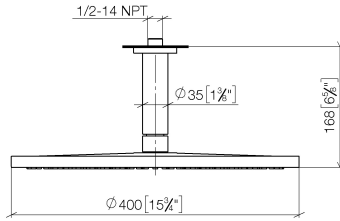

Rain shower with ceiling fixing 400 mm - Brushed Champagne (22kt Gold)

TARA

28 699 970

Fits: TARA, LISSÉ, VAIA, META

- rain shower Ø 400 mm
- PURE RAIN, max. flow rate 20 l/min (at 3 bar)
- Max. flow rate 20 l/min (at 3 bar)
- Function from: 12 l/min
- rosette Ø 60 mm optional
- 1/2" connection
- with anti-scale system
- quick clearing
- WRAS 2212012

Recommended miscellaneous

- Concealed wall elbow -** 35 085 970 90
- max. recess depth 163 mm
 - min. recess depth 90 mm

28 699 970

mm [inches]

Flow rate chart

Codes & Standards

DIN 4109

EN 1112