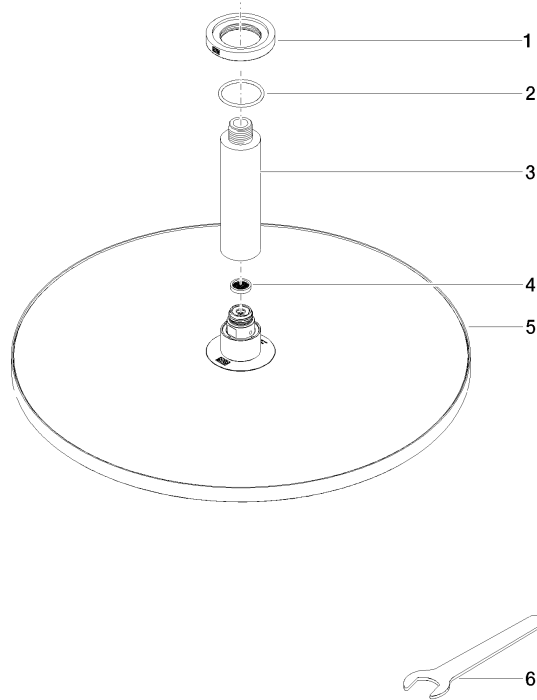

**Rain shower with ceiling fixing 400 mm - Champagne (22kt Gold)**

TARA

28 699 970

Fits: TARA, LISSÉ, VAIA, META

- rain shower Ø 400 mm
- PURE RAIN, max. flow rate 20 l/min (at 3 bar)
- Max. flow rate 20 l/min (at 3 bar)
- Function from: 12 l/min
- rosette Ø 60 mm optional
- 1/2" connection
- with anti-scale system
- quick clearing
- WRAS 2212012

**Recommended miscellaneous**

**Concealed wall elbow -**

35 085 970 90

- max. recess depth 163 mm
- min. recess depth 90 mm

28 699 970

mm [inches]

Flow rate chart

Codes & Standards

28 699 970

Certificates

DVGW\_DW-  
6517DN0

LGA\_29

WRAS\_2212

28 699 970

Product version from 3/13/2017

Rain shower with ceiling fixing 400 mm - Champagne (22kt Gold)

TARA

28 699 970

**Spare parts list**

**Product version from 3/13/2017**

No.	Item Number	Name	Quantity used	Delivery time
	09 27 22 040-47	rosette	6	30