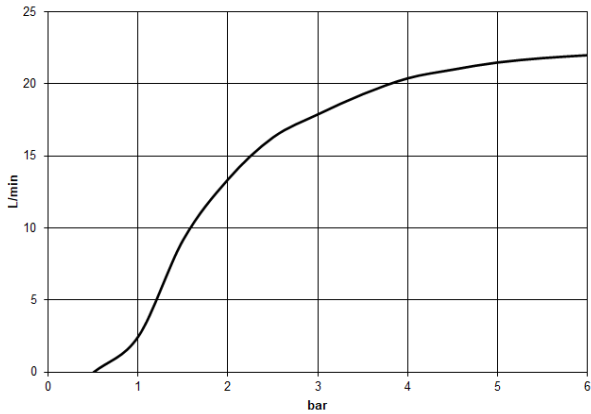

**Rain shower with ceiling fixing 400 mm - Champagne (22kt Gold)**

TARA

28 699 970

Fits: TARA, LISSÉ, VAIA, META

- rain shower Ø 400 mm
- PURE RAIN, max. flow rate 20 l/min (at 3 bar)
- Max. flow rate 20 l/min (at 3 bar)
- Function from: 12 l/min
- rosette Ø 60 mm optional
- 1/2" connection
- with anti-scale system
- quick clearing
- WRAS 2212012

**Recommended miscellaneous**

**Concealed wall elbow -**

35 085 970 90

- max. recess depth 163 mm
- min. recess depth 90 mm

28 699 970

mm [inches]

Flow rate chart

Codes & Standards