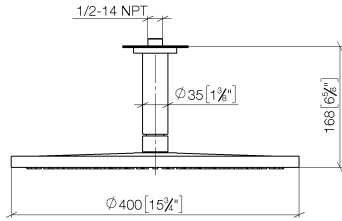

**Rain shower with ceiling fixing 400 mm - Champagne (22kt Gold)**

TARA

28 699 970

Fits: TARA, LISSÉ, VAIA, META

- rain shower Ø 400 mm
- PURE RAIN, max. flow rate 20 l/min (at 3 bar)
- Max. flow rate 20 l/min (at 3 bar)
- Function from: 12 l/min
- rosette Ø 60 mm optional
- 1/2" connection
- with anti-scale system
- quick clearing
- WRAS 2212012

**Recommended miscellaneous**

**Concealed wall elbow -**

35 085 970 90

- max. recess depth 163 mm
- min. recess depth 90 mm

28 699 970

mm [inches]

Flow rate chart

Codes & Standards