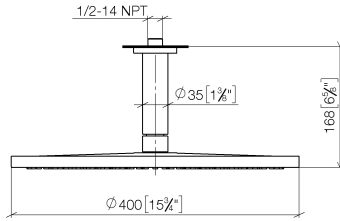

Rain shower with ceiling fixing 400 mm - Brushed Dark Platinum

TARA

28 699 970

Fits: TARA, LISSÉ, VAIA, META

- rain shower Ø 400 mm
- PURE RAIN, max. flow rate 20 l/min (at 3 bar)
- Max. flow rate 20 l/min (at 3 bar)
- Function from: 12 l/min
- rosette Ø 60 mm optional
- 1/2" connection
- with anti-scale system
- quick clearing
- WRAS 2212012

Recommended miscellaneous

Concealed wall elbow -

35 085 970 90

- max. recess depth 163 mm
- min. recess depth 90 mm

28 699 970

mm [inches]

Flow rate chart

Codes & Standards