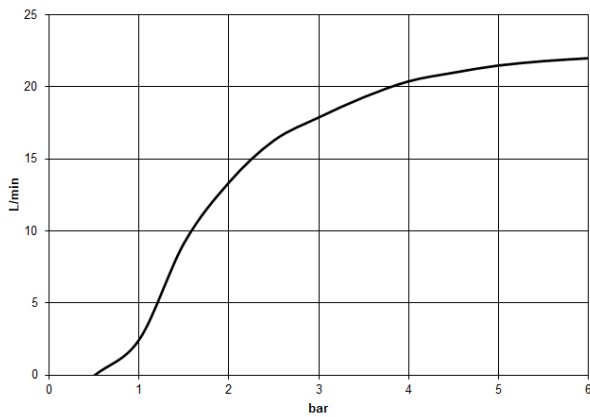

Rain shower with ceiling fixing 400 mm - Brushed Dark Platinum

TARA

28 699 970

Fits: TARA, LISSÉ, VAIA, META

- rain shower Ø 400 mm
- PURE RAIN, max. flow rate 20 l/min (at 3 bar)
- Max. flow rate 20 l/min (at 3 bar)
- Function from: 12 l/min
- rosette Ø 60 mm optional
- 1/2" connection
- with anti-scale system
- quick clearing
- WRAS 2212012

Recommended miscellaneous

Concealed wall elbow -

35 085 970 90

- max. recess depth 163 mm
- min. recess depth 90 mm

28 699 970

mm [inches]

Flow rate chart

Codes & Standards