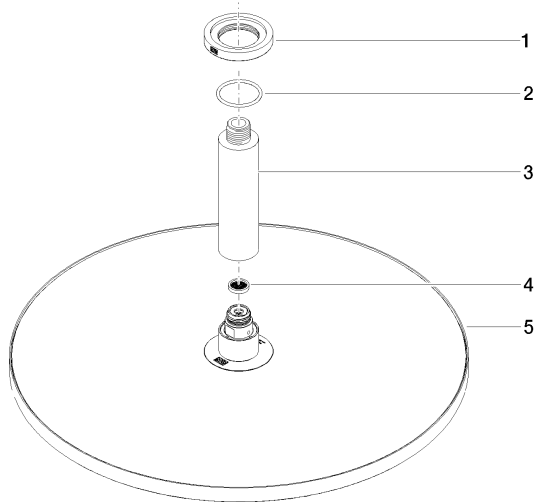

Rain shower with ceiling fixing 400 mm - Brushed Dark Platinum

TARA

28 699 970

Fits: TARA, LISSÉ, VAIA, META

- rain shower Ø 400 mm
- PURE RAIN, max. flow rate 20 l/min (at 3 bar)
- Max. flow rate 20 l/min (at 3 bar)
- Function from: 12 l/min
- rosette Ø 60 mm optional
- 1/2" connection
- with anti-scale system
- quick clearing
- WRAS 2212012

Recommended miscellaneous

Concealed wall elbow -

35 085 970 90

- max. recess depth 163 mm
- min. recess depth 90 mm

28 699 970

mm [inches]

Flow rate chart

Codes & Standards

28 699 970

Certificates

DVGW_DW-
6517DN0

LGA_29

WRAS_2212

28 699 970

Product version from 3/13/2017

Rain shower with ceiling fixing 400 mm - Brushed Dark Platinum

TARA

28 699 970

Spare parts list

Product version from 3/13/2017

No.	Item Number	Name	Quantity used	Delivery time
	09 27 22 040-99	rosette	6	30