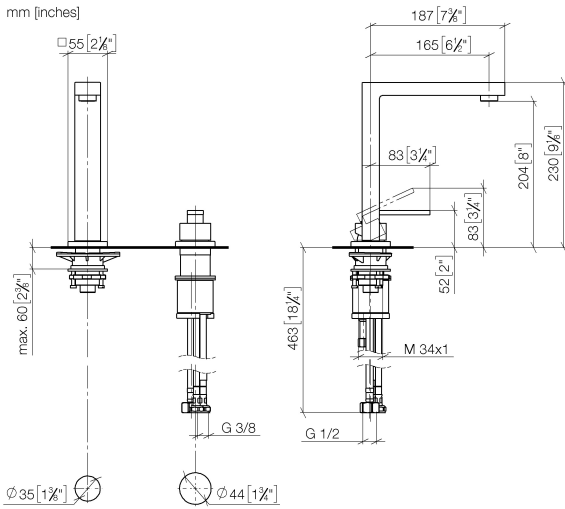

LOT BAR TAP Two-hole mixer with individual rosettes - Champagne (22kt Gold)

32 805 680 Product version from 6/1/2022

- 165mm projection
- pivotable spout 360°
- air-enriched flow
- height of mixer 230 mm
- height up to laminar flow regulator 205 mm
- individual rosette 55 x 55 mm
- hole diameter spout 35 mm
- single-lever mixer hole diameter 44 mm
- max. flow 8 l/min at 3 bar flow pressure
- lead-free
- WRAS
- This product can help a building meet the requirements of Green Building Rating Systems, e.g. LEED®, BREEAM®, DGNB

32 805 680 Product version from 6/1/2022

mm [inches]

Flow rate chart

Codes & Standards

DIN 4109

Executive Order
no. 1007

ISO 3822

Ü-Zeichen

LOT BAR TAP Two-hole mixer with individual rosettes - Champagne (22kt Gold)

32 805 680 Product version from 6/1/2022

Certificates

GDV_0400

LGA_18

LOT BAR TAP Two-hole mixer with individual rosettes - Champagne (22kt Gold)

32 805 680 Product version from 6/1/2022

Parts for other finishes can be found here: [Chrome](#)

Spare parts list

No.	Item Number	Name	Quantity used	Delivery time
1	90 11 06 192 04-47	spout	1	30
2	04 23 10 044 01 90	fixing set	1	2
3	90 27 78 023 00-47	rosette	1	30
4	09 30 30 057 90	screw	1	2
5	09 30 11 028 90	disc	1	2
6	90 14 10 077 00 90	seal	1	2
7	04 24 04 166 10 90	nipple	1	2
8	90 14 20 002 00 90	seal	1	2
9	90 20 78 040 00-47	handle	1	30
10	09 24 04 142-47	nut	1	30
11	09 14 10 037 90	seal	1	2
12	90 15 05 045 00 90	cartridge	1	2
13	09 30 01 100 10 90	sleeve	1	2
14	09 27 78 007-47	rosette	1	30
15	04 30 11 038 02 90	fixing set	1	2
16	09 31 11 011 90	pin	1	2
17	09 18 40 079 90	sleeve	1	2
18	04 30 04 104 00 90	hose	2	2
19	04 30 04 019 00 90	hose	1	2
20	12 802 970 90	Extension set -	1	60