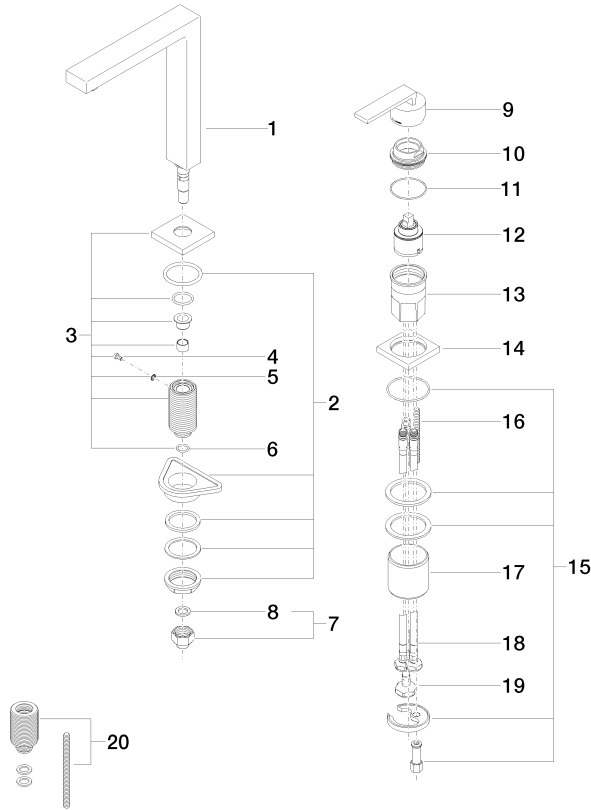

LOT BAR TAP Two-hole mixer with individual rosettes - Champagne (22kt Gold)

32 805 680 Product version from 6/1/2022

- 165mm projection
- pivotable spout 360°
- air-enriched flow
- height of mixer 230 mm
- height up to laminar flow regulator 205 mm
- individual rosette 55 x 55 mm
- hole diameter spout 35 mm
- single-lever mixer hole diameter 44 mm
- max. flow 8 l/min at 3 bar flow pressure
- lead-free
- WRAS
- This product can help a building meet the requirements of Green Building Rating Systems, e.g. LEED®, BREEAM®, DGNB

32 805 680 Product version from 6/1/2022

mm [inches]

Flow rate chart

Codes & Standards

DIN 4109

Executive Order
no. 1007

ISO 3822

Ü-Zeichen

LOT BAR TAP Two-hole mixer with individual rosettes - Champagne (22kt Gold)

32 805 680 Product version from 6/1/2022

Certificates

GDV_0400

LGA_18

LOT BAR TAP Two-hole mixer with individual rosettes - Champagne (22kt Gold)

32 805 680 Product version from 6/1/2022

Parts for other finishes can be found here: [Chrome](#)

Spare parts list

No.	Item Number	Name	Quantity used	Delivery time
1	90 11 06 192 04-47	spout	1	30
2	04 23 10 044 01 90	fixing set	1	2
3	90 27 78 023 00-47	rosette	1	30
4	09 30 30 057 90	screw	1	2
5	09 30 11 028 90	disc	1	2
6	90 14 10 077 00 90	seal	1	2
7	04 24 04 166 10 90	nipple	1	2
8	90 14 20 002 00 90	seal	1	2
9	90 20 78 040 00-47	handle	1	30
10	09 24 04 142-47	nut	1	30
11	09 14 10 037 90	seal	1	2
12	90 15 05 045 00 90	cartridge	1	2
13	09 30 01 100 10 90	sleeve	1	2
14	09 27 78 007-47	rosette	1	30
15	04 30 11 038 02 90	fixing set	1	2
16	09 31 11 011 90	pin	1	2
17	09 18 40 079 90	sleeve	1	2
18	04 30 04 104 00 90	hose	2	2
19	04 30 04 019 00 90	hose	1	2
20	12 802 970 90	Extension set -	1	60