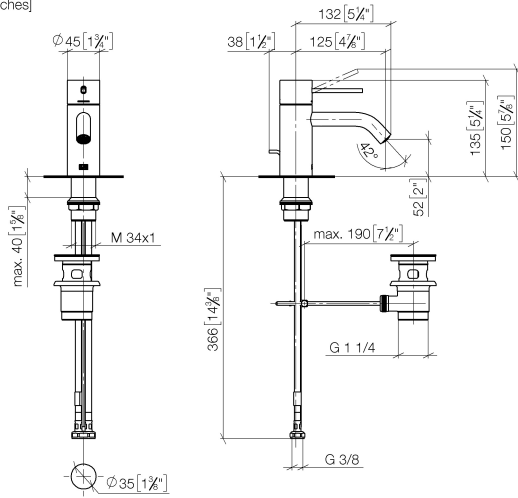

META META SLIM Single-lever basin mixer with pop-up waste - Brushed Durabronze (23kt Gold)

META

33 501 662

- 125mm projection
- fixed spout
- circular, air-enriched flow
- height of mixer 134 mm
- height up to aerator 52 mm
- hole diameter 35 mm
- 2x screw-in M 8 x 1 pressure hose, leak-tested
- max. flow 5.7 l/min
- lead-free
- This product can help a building meet the requirements of Green Building Rating Systems, e.g. LEED®, BREEAM®, DGNB
- WRAS 2003051

META META SLIM Single-lever basin mixer with pop-up waste - Brushed Durabronz (23kt Gold)

META

33 501 662
mm [inches]

Flow rate chart

Codes & Standards

DIN 4109

ISO 3822

Scottish Water
Byelaws

UK Water Supply
Regulations

Ü-Zeichen

**META META SLIM Single-lever basin mixer with pop-up waste - Brushed
Durabross (23kt Gold)**

META

33 501 662

Certificates

LGA_29

WRAS_2003

**META META SLIM Single-lever basin mixer with pop-up waste - Brushed
Durabross (23kt Gold)**

META

33 501 662

Spare parts list

Product version up to 1/23/2020

Product version from 1/23/2020

Product version from 10/1/2021