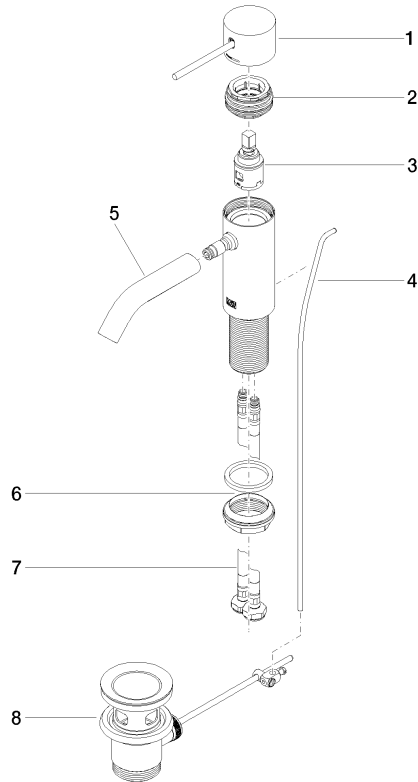

META META SLIM Single-lever basin mixer with pop-up waste - Brushed Durabronze (23kt Gold)

META

33 501 662

- 125mm projection
- fixed spout
- circular, air-enriched flow
- height of mixer 134 mm
- height up to aerator 52 mm
- hole diameter 35 mm
- 2x screw-in M 8 x 1 pressure hose, leak-tested
- max. flow 5.7 l/min
- lead-free
- This product can help a building meet the requirements of Green Building Rating Systems, e.g. LEED®, BREEAM®, DGNB
- WRAS 2003051

META META SLIM Single-lever basin mixer with pop-up waste - Brushed Durabronz (23kt Gold)

META

33 501 662
mm [inches]

Flow rate chart

Codes & Standards

DIN 4109

ISO 3822

Scottish Water
Byelaws

META META SLIM Single-lever basin mixer with pop-up waste - Brushed Durabronz (23kt Gold)

META

33 501 662

Product version up to 1/23/2020

Product version from 1/23/2020

Product version from 10/1/2021

Parts for other finishes can be found here: [Chrome](#)

**META META SLIM Single-lever basin mixer with pop-up waste - Brushed
Durabross (23kt Gold)**

META

33 501 662

Spare parts list

Product version up to 1/23/2020

Product version from 1/23/2020

Product version from 10/1/2021