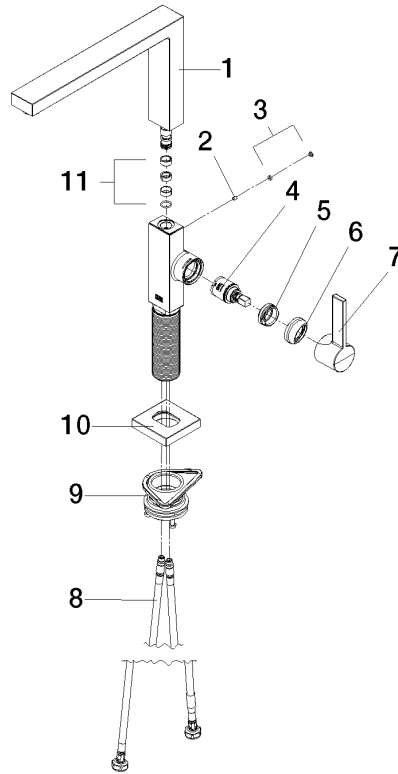

**LOT Single-lever mixer - Chrome**

LOT

33 800 680

- 236mm projection
- pivotable spout 360°
- air-enriched flow
- max. flow 8 l/min at 3 bar flow pressure
- lead-free
- This product can help a building meet the requirements of Green Building Rating Systems, e.g. LEED®, BREEAM®, DGNB

**Recommended miscellaneous**

**Strainer waste with control handle - Chrome** 10 711 970-00

**Recommended miscellaneous**

**Dispenser with rosette - Chrome** 82 439 970-00

33 800 680

**Spare parts list**

No.	Item Number	Name	Quantity used	Delivery time
1	90 11 06 218 00-00	spout	1	-
Spare part can no longer be ordered, please order the replacement item				
2	09 31 11 044 90	pin	1	2
3	90 31 20 087 00-00	plug	1	10
4	90 15 05 042 00 90	cartridge	1	2
5	09 24 04 266 90	nut	1	2
6	90 28 30 052 00-00	cover	1	10
7	90 20 86 004 00-00	handle	1	10
8	04 30 04 101 00 90	hose	2	2
9	90 30 10 057 00 90	fixing set	1	-
Spare part can no longer be ordered, please order the replacement item				
10	90 27 86 004 00-00	rosette	1	10
11	90 28 10 207 00 90	gasket kit	1	10