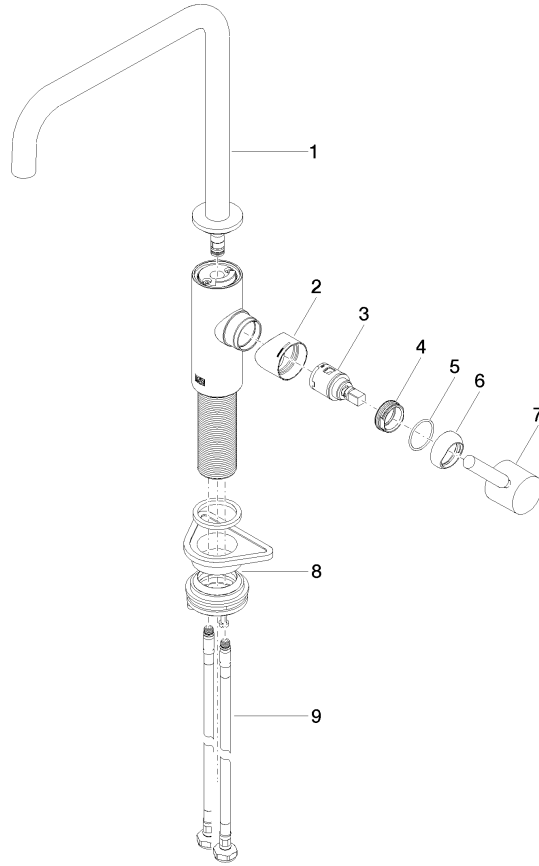

33 800 861

mm [inches]

**Flow rate chart**

**Codes & Standards**

DIN 4109

ISO 3822

Scottish Water  
Byelaws

UK Water Supply  
Regulations

**Ü-Zeichen**

**META SQUARE Single-lever mixer - Brushed Champagne (22kt Gold)**

META SQUARE

33 800 861

Certificates

LGA\_38

WRAS\_240102

33 800 861

Product version from 2/1/2023

**META SQUARE Single-lever mixer - Brushed Champagne (22kt Gold)**

META SQUARE

33 800 861

**Spare parts list**

**Product version from 2/1/2023**

| No. | Item Number        | Name  | Quantity used | Delivery time |
|-----|--------------------|-------|---------------|---------------|
|     | 90 28 22 334 00-46 | spout | 10            | 30            |