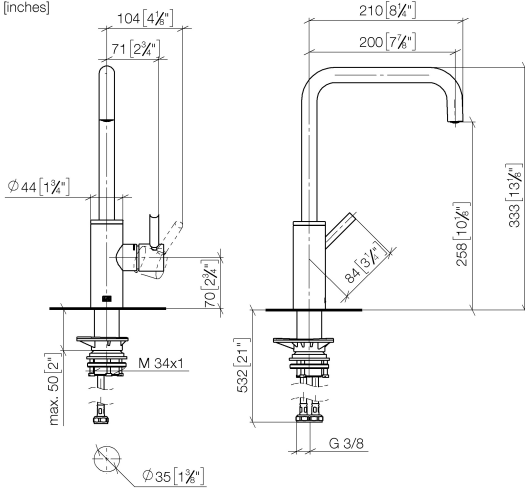

33 800 861

mm [inches]

**Flow rate chart**

**Codes & Standards**

DIN 4109

ISO 3822

Scottish Water  
Byelaws

UK Water Supply  
Regulations

Product version from 2/1/2023

**META SQUARE Single-lever mixer - Brushed Champagne (22kt Gold)**

META SQUARE

33 800 861

**Spare parts list**

**Product version from 2/1/2023**

| No. | Item Number        | Name  | Quantity used | Delivery time |
|-----|--------------------|-------|---------------|---------------|
|     | 90 28 22 334 00-46 | spout | 10            | 30            |