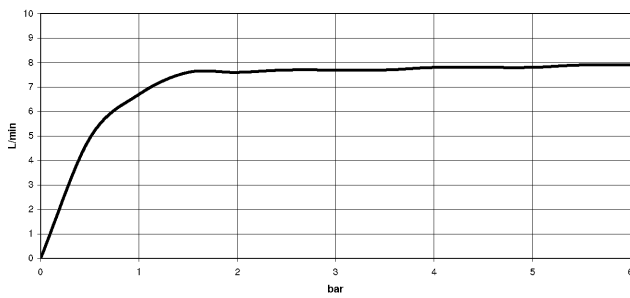

33 800 861

mm [inches]

**Flow rate chart**

**Codes & Standards**

DIN 4109

ISO 3822

Scottish Water  
Byelaws

UK Water Supply  
Regulations