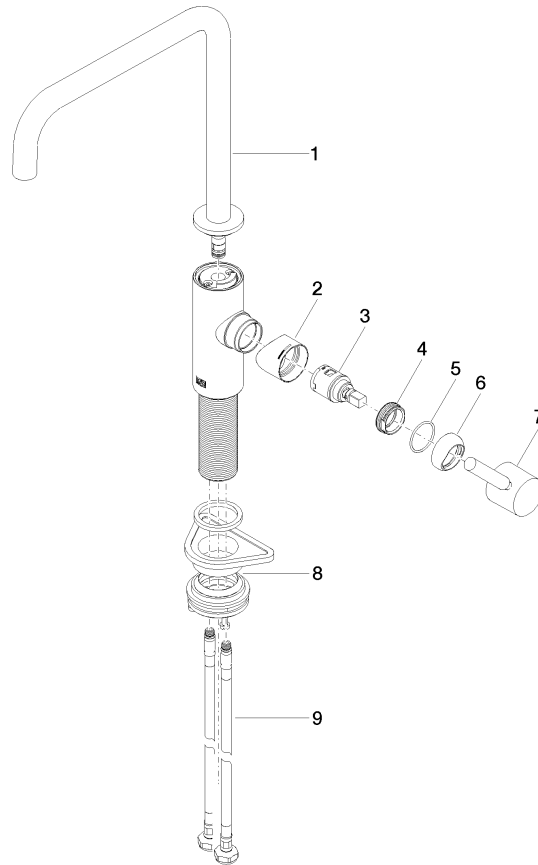

Recommended miscellaneous

	<b>Strainer waste with control handle - Champagne (22kt Gold)</b>	10 712 970-47
---	---	---------------

33 800 861

mm [inches]

**Flow rate chart**

**Codes & Standards**

DIN 4109

ISO 3822

Scottish Water  
Byelaws

UK Water Supply  
Regulations

**Ü-Zeichen**

**META SQUARE Single-lever mixer - Champagne (22kt Gold)**

META SQUARE

33 800 861

Certificates

LGA\_38

WRAS\_240102

33 800 861

Product version from 2/1/2023

**META SQUARE Single-lever mixer - Champagne (22kt Gold)**

META SQUARE

33 800 861

**Spare parts list**

**Product version from 2/1/2023**

No.	Item Number	Name	Quantity used	Delivery time
	90 28 22 334 00-47	spout	10	30