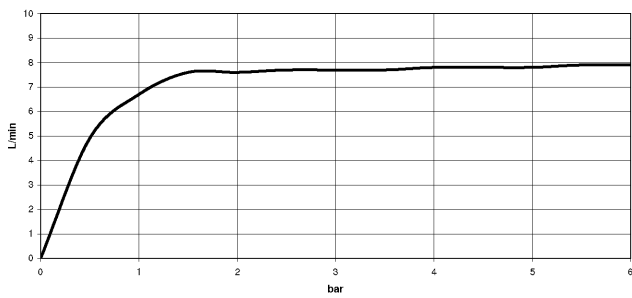

Recommended miscellaneous

	<b>Strainer waste with control handle - Champagne (22kt Gold)</b>	10 712 970-47
---	---	---------------

33 800 861

mm [inches]

**Flow rate chart**

**Codes & Standards**

DIN 4109

ISO 3822

Scottish Water  
Byelaws

UK Water Supply  
Regulations

**Ü-Zeichen**

**META SQUARE Single-lever mixer - Champagne (22kt Gold)**

META SQUARE

33 800 861

Certificates

LGA\_38

No.	Item Number	Name	Quantity used	Delivery time
	90 28 22 334 00-47	spout	10	30