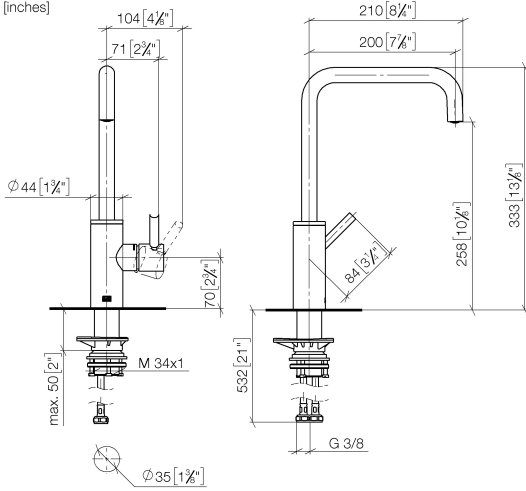

Recommended miscellaneous

	<b>Strainer waste with control handle - Champagne (22kt Gold)</b>	10 712 970-47
---	---	---------------

33 800 861

mm [inches]

**Flow rate chart**

**Codes & Standards**

DIN 4109

ISO 3822

Scottish Water  
Byelaws

UK Water Supply  
Regulations

**Ü-Zeichen**

**META SQUARE Single-lever mixer - Champagne (22kt Gold)**

META SQUARE

33 800 861

Certificates

LGA\_38

No.	Item Number	Name	Quantity used	Delivery time
	90 28 22 334 00-47	spout	10	30