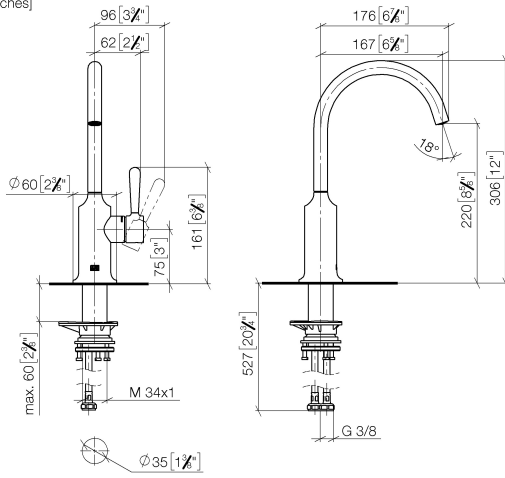

Recommended miscellaneous

VAIA Dispenser with rosette - Brushed Durabron (23kt Gold) 82 434 809-28

33 805 809

mm [inches]

Flow rate chart

Codes & Standards

DIN 4109

ISO 3822

Scottish Water
Byelaws

UK Water Supply
Regulations

Ü-Zeichen

VAIA BAR TAP Single-lever mixer - Brushed Durabron (23kt Gold)

VAIA

33 805 809

Certificates

LGA_29

WRAS_240602

33 805 809

Product version from 7/1/2023

Parts for other finishes can be found here: [Chrome](#)

VAIA BAR TAP Single-lever mixer - Brushed Durabrass (23kt Gold)

VAIA

33 805 809

Spare parts list

Product version from 7/1/2023

No.	Item Number	Name	Quantity used	Delivery time
	90 28 22 311 02-28	spout	9	-

Spare part can no longer be ordered, please order the replacement item