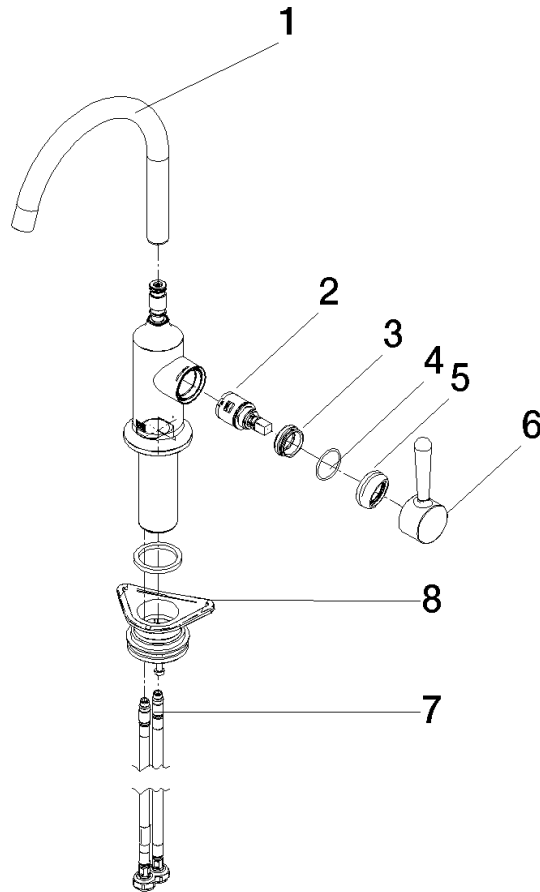

Recommended miscellaneous

VAIA Dispenser with rosette - Brushed Durabron (23kt Gold) 82 434 809-28

33 805 809

mm [inches]

Flow rate chart

Codes & Standards

DIN 4109

ISO 3822

Scottish Water
Byelaws

UK Water Supply
Regulations

Ü-Zeichen

VAIA BAR TAP Single-lever mixer - Brushed Durabron (23kt Gold)

VAIA

33 805 809

Certificates

LGA_29

WRAS_240602

33 805 809

Product version from 7/1/2023

Parts for other finishes can be found here: [Chrome](#)

VAIA BAR TAP Single-lever mixer - Brushed Durabrass (23kt Gold)

VAIA

33 805 809

Spare parts list

Product version from 7/1/2023

No.	Item Number	Name	Quantity used	Delivery time
	90 28 22 311 02-28	spout	9	-

Spare part can no longer be ordered, please order the replacement item