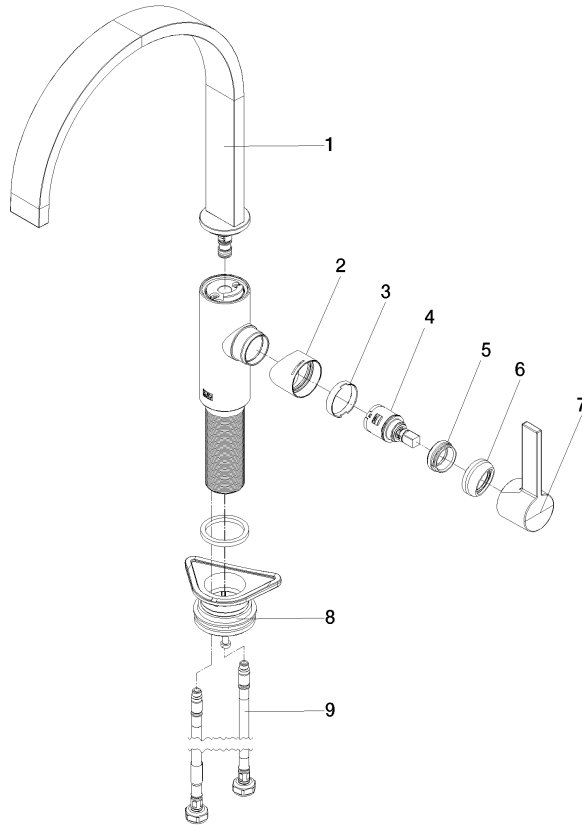

MEM Single-lever mixer - Brushed Champagne (22kt Gold)

MEM

33 815 682

Certificates

WRAS_240202 LGA_38

33 815 682

Product version from 3/1/2023

MEM Single-lever mixer - Brushed Champagne (22kt Gold)

MEM

33 815 682

Spare parts list

Product version from 3/1/2023

No.	Item Number	Name	Quantity used	Delivery time
	90 28 22 333 00-46	spout	10	-

Spare part can no longer be ordered, please order the replacement item