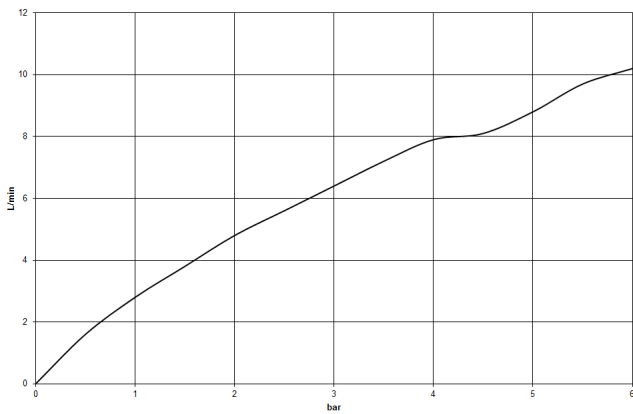

Flow rate chart

Codes & Standards

DIN 4109

ISO 3822

Scottish Water
Byelaws

UK Water Supply
Regulations

Ü-Zeichen