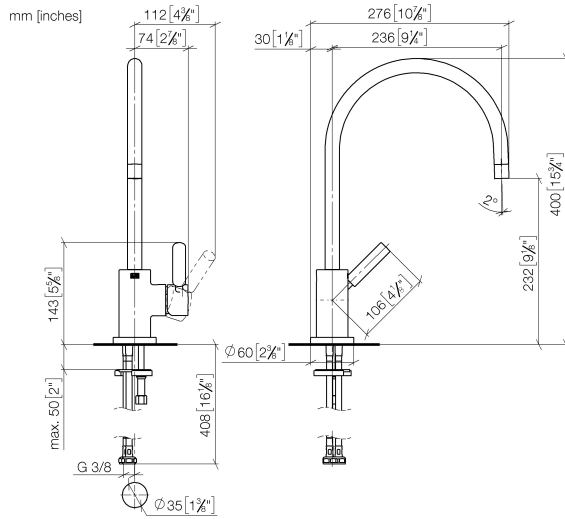

TARA Single-lever mixer - Brushed Champagne (22kt Gold)

TARA

33 815 888 Product version from 9/7/2021

- 236mm projection
- pivotable spout 360°
- air-enriched flow
- height of mixer 400 mm
- height up to aerator 230 mm
- hole diameter 35 mm
- max. flow 7 l/min at 3 bar flow pressure
- lead-free
- WRAS
- This product can help a building meet the requirements of Green Building Rating Systems, e.g. LEED®, BREEAM®, DGNB

Flow rate chart

Codes & Standards

DIN 4109	EN 817	Executive Order no. 1007	ISO 3822
Scottish Water Byelaws	UK Water Supply Regulations	Ü-Zeichen	VA-Zeichen

TARA Single-lever mixer - Brushed Champagne (22kt Gold)

Parts for other finishes can be found here: [Chrome](#)

Spare parts list

No.	Item Number	Name	Quantity used	Delivery time
1	90 28 22 049 02-46	spout	1	30
2	90 23 01 028 03-46	aerator	1	30
3	09 30 30 054 90	screw	1	2
4	90 15 05 065 00 90	cartridge	1	2
5	90 28 10 148 00 90	accessories	1	2
6	09 24 04 107-46	nut	1	60
7	90 20 88 040 00-46	handle	1	30
8	09 31 11 010 90	pin	1	2
9	90 24 04 048 00-46	nipple	1	30
10	11 170 880-46	handle	1	-
Spare part can no longer be ordered, please order the replacement item				
11	04 30 04 104 00 90	hose	2	2
12	09 28 10 055-46	rosette	1	60
13	09 14 10 034 90	seal	1	2
14	04 30 11 038 00 90	fixing set	1	2
15	09 31 11 011 90	pin	1	2
16	12 803 970 90	extension	1	60