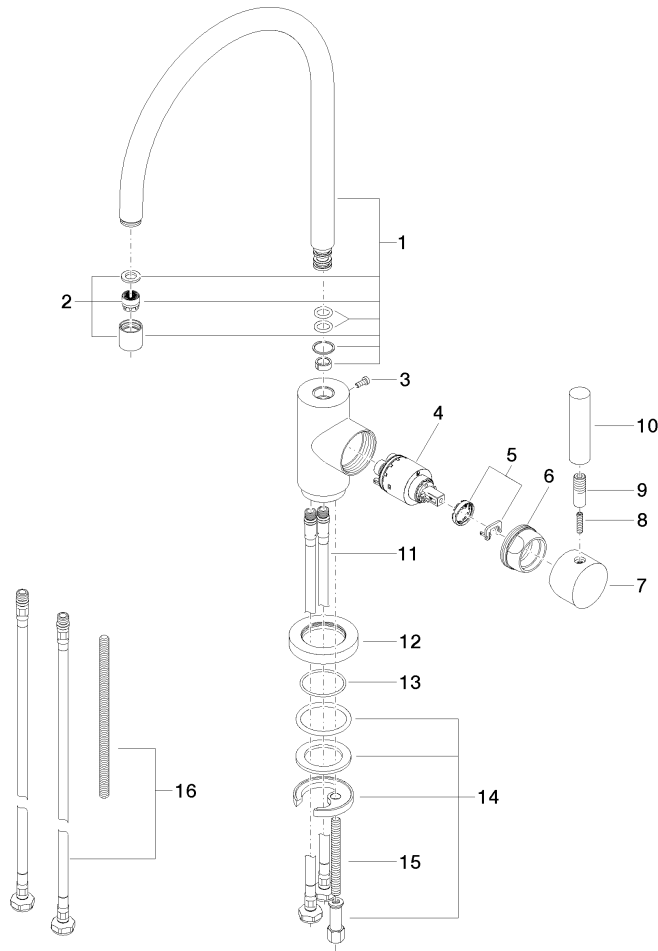

TARA Single-lever mixer - Brushed Champagne (22kt Gold)

TARA

33 815 888 Product version from 9/7/2021

- 236mm projection
- pivotable spout 360°
- air-enriched flow
- height of mixer 400 mm
- height up to aerator 230 mm
- hole diameter 35 mm
- max. flow 7 l/min at 3 bar flow pressure
- lead-free
- WRAS
- This product can help a building meet the requirements of Green Building Rating Systems, e.g. LEED®, BREEAM®, DGNB

Flow rate chart

Codes & Standards

DIN 4109	EN 817	Executive Order no. 1007	ISO 3822
Scottish Water Byelaws	UK Water Supply Regulations	Ü-Zeichen	VA-Zeichen

TARA Single-lever mixer - Brushed Champagne (22kt Gold)

Parts for other finishes can be found here: [Chrome](#)

Spare parts list

No.	Item Number	Name	Quantity used	Delivery time
1	90 28 22 049 02-46	spout	1	30
2	90 23 01 028 03-46	aerator	1	30
3	09 30 30 054 90	screw	1	2
4	90 15 05 065 00 90	cartridge	1	2
5	90 28 10 148 00 90	accessories	1	2
6	09 24 04 107-46	nut	1	60
7	90 20 88 040 00-46	handle	1	30
8	09 31 11 010 90	pin	1	2
9	90 24 04 048 00-46	nipple	1	30
10	11 170 880-46	handle	1	-
Spare part can no longer be ordered, please order the replacement item				
11	04 30 04 104 00 90	hose	2	2
12	09 28 10 055-46	rosette	1	60
13	09 14 10 034 90	seal	1	2
14	04 30 11 038 00 90	fixing set	1	2
15	09 31 11 011 90	pin	1	2
16	12 803 970 90	extension	1	60