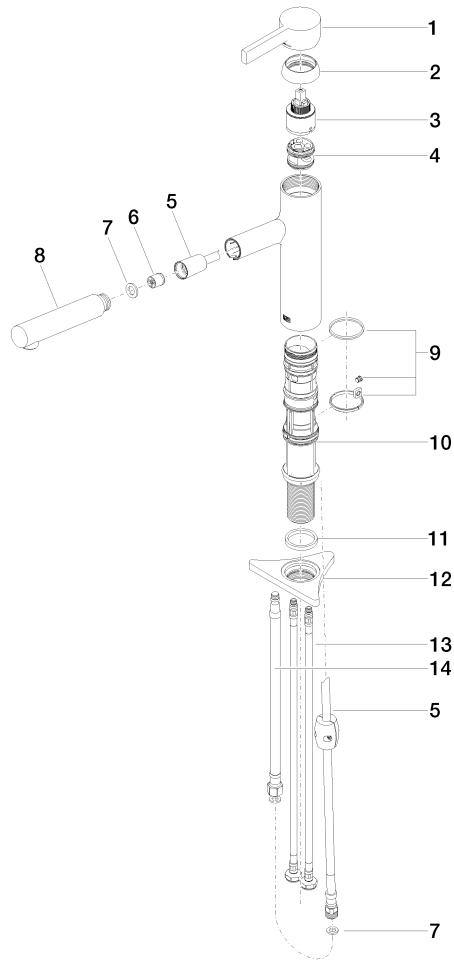

## DORNBACHT LYV Single-lever mixer Pull-out - Chrome

---

33 845 110

- 237mm projection
- pivotable spout 120°
- air-enriched flow and spray flow
- fabric braided hose 1500 mm
- max. flow 8.8 l/min at 3 bar flow pressure

Intrinsic protection against back flow.

	Chrome	33 845 110-00
	Soft Black	33 845 110-69
	Brushed Nickel	33 845 110-70

**DORNBRAUCHT LYV Single-lever mixer Pull-out - Chrome**

33 845 110

**Flow rate chart**

**Certificates**

Belgaqua\_23-012- ACS\_23 ACC NY AbP\_10068.  
27\_3. 085.

**DORNBRAUCH LYV Single-lever mixer Pull-out - Chrome**

33 845 110

Parts for other finishes can be found here: [Soft Black](#)

**Spare parts list**

No.	Item Number	Name	Quantity used	Delivery time
1	90 20 81 001 00-00	handle	1	2
2	90 28 30 010 00-00	cover	1	2
3	90 15 05 067 00 90	cartridge	1	2
4	90 18 40 227 00 90	insert	1	2
5	90 30 02 101 00 90	hose	1	2
6	90 23 01 051 00 90	flow reducer	1	2
7	90 14 05 081 00 90	seal	1	2
8	90 12 11 180 00-00	shower	1	2
9	90 14 15 062 00 90	gasket kit	1	2
10	90 30 01 211 00 90	shaft	1	2
11	90 14 05 080 00 90	seal	1	2
12	90 23 10 003 00 90	fixing set	1	2
13	04 30 04 100 00 90	hose	2	2
14	90 30 04 110 00 90	hose	1	2