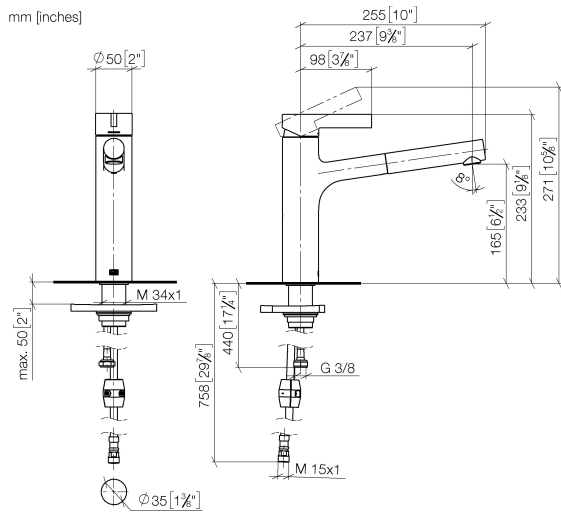

## DORNBACHT LYV Single-lever mixer Pull-out - Chrome

---

33 845 110

- 237mm projection
- pivotable spout 120°
- air-enriched flow and spray flow
- fabric braided hose 1500 mm
- max. flow 8.8 l/min at 3 bar flow pressure

Intrinsic protection against back flow.

	Chrome	33 845 110-00
	Soft Black	33 845 110-69
	Brushed Nickel	33 845 110-70

**DORNBRAUCHT LYV Single-lever mixer Pull-out - Chrome**

33 845 110

**Flow rate chart**

**Certificates**

Belgaqua\_23-012- ACS\_23 ACC NY AbP\_10068.  
27\_3. 085.

**DORNBRAUCH LYV Single-lever mixer Pull-out - Chrome**

33 845 110

Parts for other finishes can be found here: [Soft Black](#)

**Spare parts list**

No.	Item Number	Name	Quantity used	Delivery time
1	90 20 81 001 00-00	handle	1	2
2	90 28 30 010 00-00	cover	1	2
3	90 15 05 067 00 90	cartridge	1	2
4	90 18 40 227 00 90	insert	1	2
5	90 30 02 101 00 90	hose	1	2
6	90 23 01 051 00 90	flow reducer	1	2
7	90 14 05 081 00 90	seal	1	2
8	90 12 11 180 00-00	shower	1	2
9	90 14 15 062 00 90	gasket kit	1	2
10	90 30 01 211 00 90	shaft	1	2
11	90 14 05 080 00 90	seal	1	2
12	90 23 10 003 00 90	fixing set	1	2
13	04 30 04 100 00 90	hose	2	2
14	90 30 04 110 00 90	hose	1	2