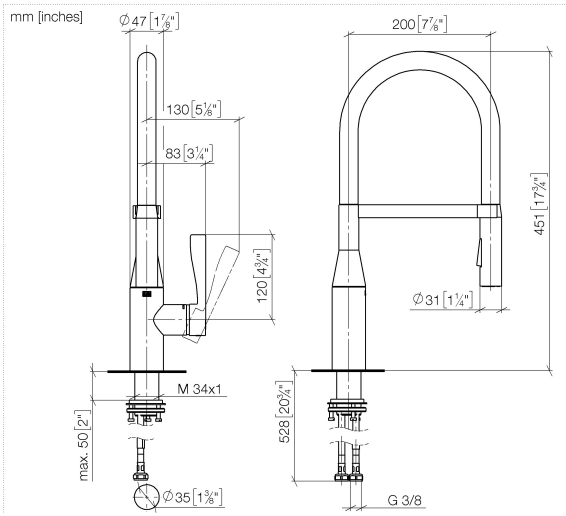

33 865 895

- 200mm projection
- Flexible silicone hose with large operating range of up to 350 mm
- pivotable spout 360°
- Optional swivel limiter available with swivel limiter set 12 821 970 90
- This product can help a building meet the requirements of Green Building Rating Systems, e.g. LEED®, BREEAM®, DGNB
- air-enriched flow and spray flow
- height of mixer 451 mm
- height up to aerator 119 mm
- hole diameter 35 mm
- sprayface with anti-scaling system
- max. flow 9.5 l/min at 3 bar flow pressure
- lead-free

Recommended miscellaneous

Swivel limitation set - 12 821 970 90

Recommended miscellaneous

Dispenser without rosette - Champagne (22kt Gold) 82 424 970-47

Recommended miscellaneous

Strainer waste with control handle - Champagne (22kt Gold) 10 712 970-47

33 865 895

Flow rate chart

33 865 895

Product version from 2/4/2019

SYNC Profi single-lever mixer - Champagne (22kt Gold)

SYNC

33 865 895

Spare parts list

Product version from 2/4/2019

No.	Item Number	Name	Quantity used	Delivery time
	90 30 02 100 00-47	hose	15	30