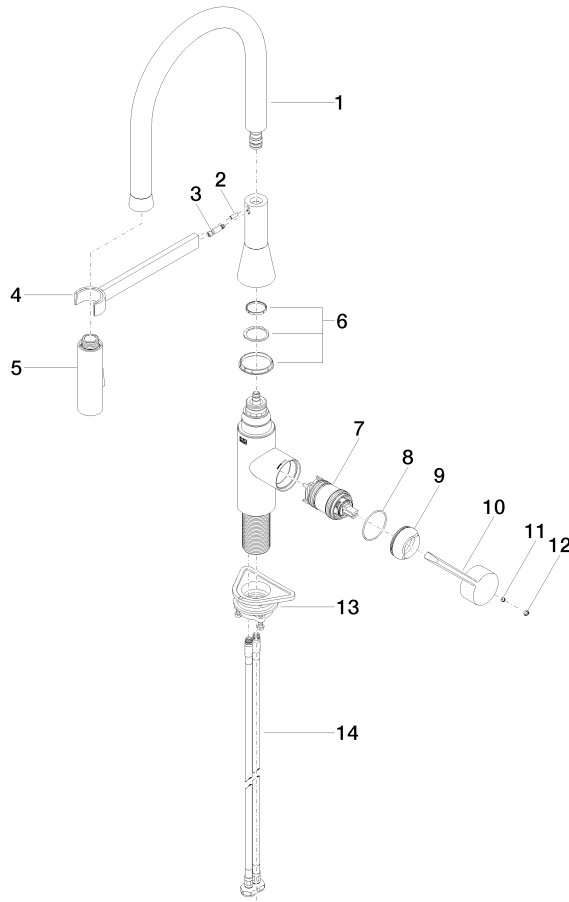

33 865 895

- 200mm projection
- Flexible silicone hose with large operating range of up to 350 mm
- pivotable spout 360°
- Optional swivel limiter available with swivel limiter set 12 821 970 90
- This product can help a building meet the requirements of Green Building Rating Systems, e.g. LEED®, BREEAM®, DGNB
- air-enriched flow and spray flow
- height of mixer 451 mm
- height up to aerator 119 mm
- hole diameter 35 mm
- sprayface with anti-scaling system
- max. flow 9.5 l/min at 3 bar flow pressure
- lead-free

33 865 895

Flow rate chart

33 865 895

Product version from 2/4/2019

SYNC Profi single-lever mixer - Champagne (22kt Gold)

SYNC

33 865 895

Spare parts list

Product version from 2/4/2019

No.	Item Number	Name	Quantity used	Delivery time
	90 30 02 100 00-47	hose	15	30